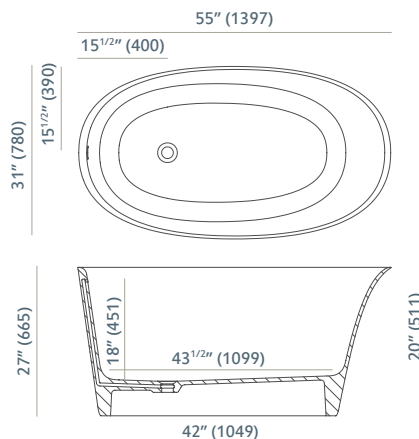

SNOW WHITE /
LIGHT GREY MATT

SNOW WHITE /
DARK GREY MATT

SNOW WHITE /
BLACK MATT

Certified
Certificados

Standard sizes
Medidas standard

CSA B45.5 / IAPMO Z124-2017

Accessories included
Accesorios incluidos

Chrome Toe Tap valve
Válvula Click clack Cromo

Integral overflow
Rebosadero integrado

Adjustable legs
Patas regulables

Volume full bathtub 72.1 GAL
Bañera llena 273 L

Elko bathtub snow white / Bañera Elko snow white

Technical information Información técnica