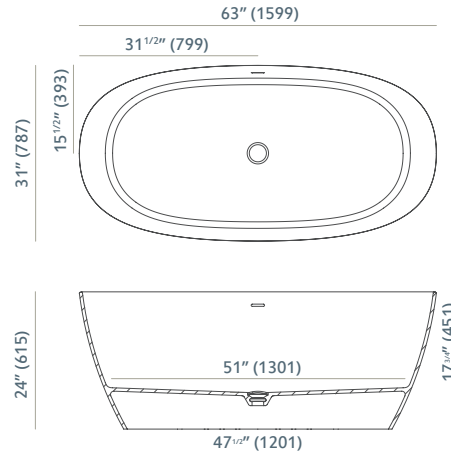

SNOW WHITE /
DARK GREY

SNOW WHITE /
BLACK

Accessories included Accesorios incluidos

Dolotek Toe Tap
Válvula Click clack Dolotek

Overflow
Rebosadero

Adjustable legs
Patas regulables

Standard sizes Medidas standard