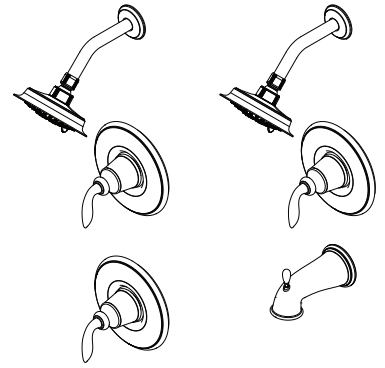

Avalon™ Tub and Shower Trim

- | | |
|---|--|
| R89-1CBC Finish(C) <input type="checkbox"/> | LG89-7CBC Finish(C) <input type="checkbox"/> |
| R89-1CBK Finish(K) <input type="checkbox"/> | LG89-7CBK Finish(K) <input type="checkbox"/> |
| R89-1CBY Finish(Y) <input type="checkbox"/> | LG89-7CBY Finish(Y) <input type="checkbox"/> |
| | LG89-8CBC Finish(C) <input type="checkbox"/> |
| | LG89-8CBK Finish(K) <input type="checkbox"/> |
| | LG89-8CBY Finish(Y) <input type="checkbox"/> |

Specifications

- Trim Only, Valve Not Included

Features

- 1.8 GPM Flow Rate (Showerhead)
- SecurePfit™ with Anti Handle Wobble
- Easy To Clean Nozzles
- Requires OX8 or JX8 Valve (Sold Separately)
- Trim Only, Valve Not Included
- Valve Trim Only (1CB Only)
- Shower Only (7CB Only)
- Tub & Shower (8CB Only)
- Quick Connect IP Tub Spout (8CB Only)
- 5 Function Showerhead (Full Spray, Massage, Combo, Rinse, and Drench)
- No Exposed Screws
- Pforever Warranty®

Dimensions