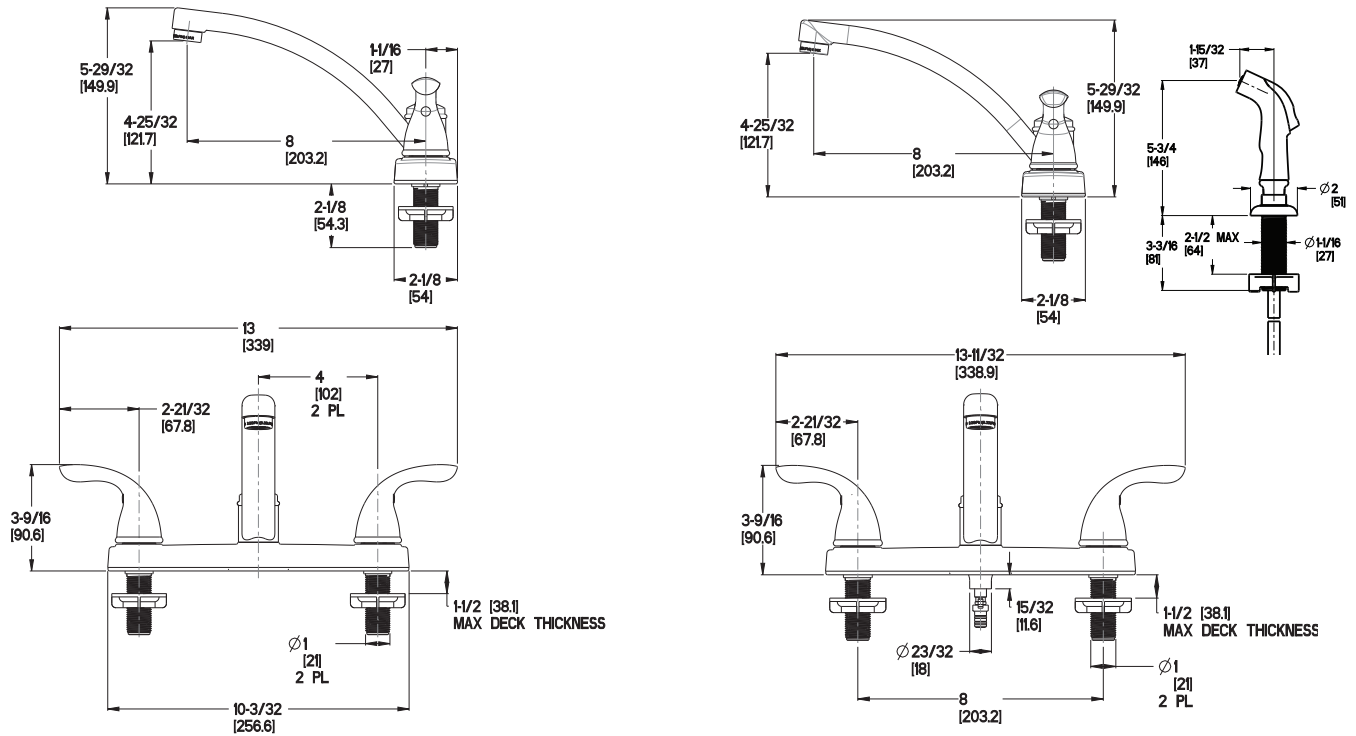

#### Features

- 1.8 GPM Flow Rate
- Includes Metal Supply Nuts
- 3-Hole Installation (700\* Only)
- 4-Hole Installation (800\* Only)
- 360° Swivel Spout
- Includes Matching Side Spray (800\* Only)
- Quick Connect Side Spray (800\* Only)
- Chrome Spray (only for 8000 Only)
- Stainless Steel Side Spray (800S Only)
- Pforever Seal Ceramic Disc Valve
- Pforever Warranty®

- 3 or 4-Hole Installation
- Pforever Seal

### Dimensions

Ø1-3/8 Min to Ø1-1/2 Max. Deck Hole Openings