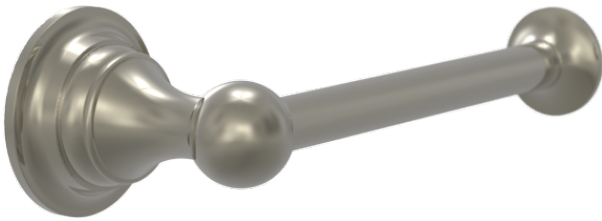

TECHNICAL DETAILS

ADA Compliance: No
Primary Material: Brass

PRODUCT FEATURES

- Style: Baroque
- Collection: Couronne

CODES & STANDARDS

WARRANTY

Mechanical Warranty: 10 Years from date of purchase.
Finish Warranty: See catalog for further information.