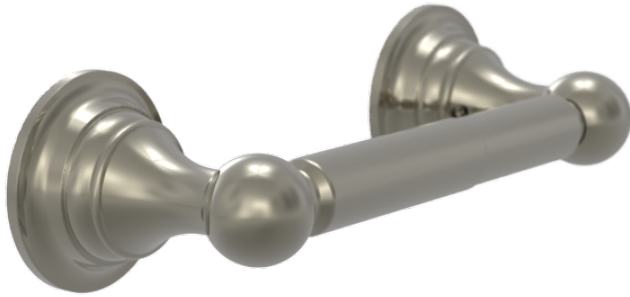

TECHNICAL DETAILS

ADA Compliance: No

Mount Center to Center: 6 1/2"

Primary Material: Brass

PRODUCT FEATURES

- Style: Baroque
- Collection: Couronne

CODES & STANDARDS

WARRANTY