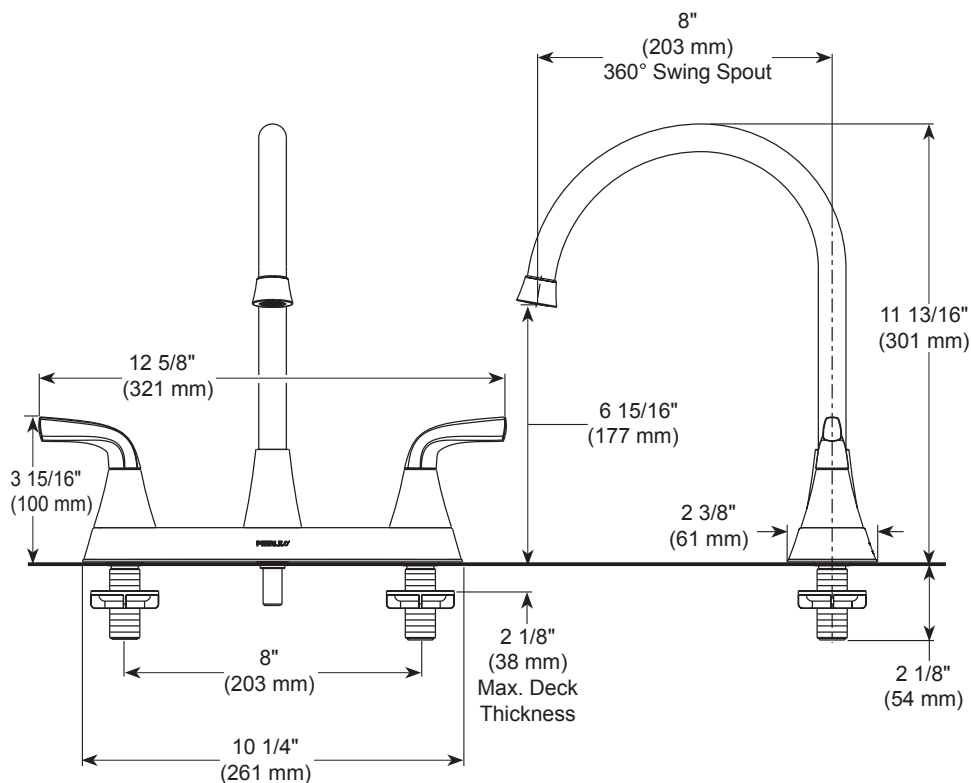

## KITCHEN FAUCETS

- Parkwood™ Collection
- Two Handle Deck Mount
- 4 Hole Sink Applications

### STANDARD SPECIFICATIONS:

- Maximum 1.5 gpm @ 60 psi, 5.7 L/min @ 414 kPa
- Two handle kitchen faucet for exposed mounting on 4 hole sinks with 8" centers.
- Ceramic cartridge
- Spout rotates 360°
- Two-function aerator: aerated and spray
- 1/2" -14 NPSM threaded male inlet shanks