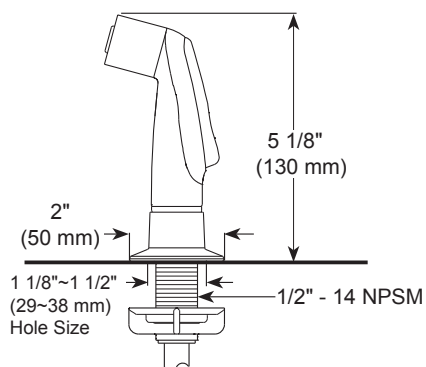

COMPLIES WITH:

- ASME A112.18.1 / CSA B125.1
- Indicates compliance to

▲ Designate proper finish suffix

PSP-K-P2835LF Rev A