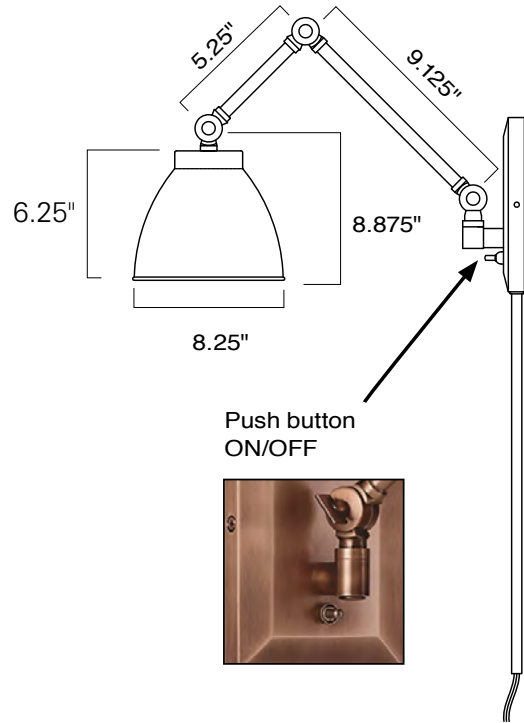

Norwell Lighting

Product Name **Maggie Swing Arm**
 Model Number **8471**
 Project Name _____
 Fixture Type _____ Quantity _____

Maggie Swing Arm - 8471
Architectural Bronze (AR)

INC

Product Name / Model / Dimensions			Finish Options	Shade	Lamping Options
Maggie Swing Arm - 8471			Standard Architectural Bronze (AR) Pewter (PW)	Standard Metal Shade (MS) 5.75" H x 5.25" W Painted White Inside	Standard Incandescent (1) 60 Watt Max Edison
Height	Width	Projection			
6.75"	8.5"	Adjustable			
Backplate 6.75" H X 4.25" W					