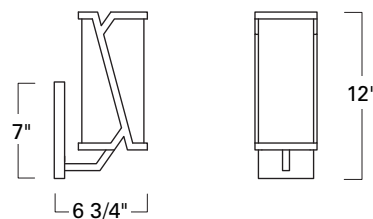

Top View

8170

8171

Top View

Product Name / Model / Dimensions					Finish Options	Diffuser	Lamping Options
Moiselle Sconce - 8170					Standard Matte Black / MB	Standard White Fabric Shade / WS	Standard 8170 - 1-60 Watt Candelabra 8171 - 6-60 Watt Candelabra
Moiselle Linear Chandelier - 8171							
	Height	Width	Projection	Overall Height			
8170	12"	4 1/2"	6 3/4"	--			
8171	Body Height 11"	48"	--	Ships with 3 stem heights 23", 32" or 42"			
8170 - Backplate 7" H x 4 1/2" W							
8171 - Canopy 4 3/4" H x 17 3/8" W							