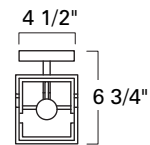

Top View

8170

8171

Top View

Product Name / Model / Dimensions					Finish Options	Diffuser	Lamping Options
Moiselle Sconce - 8170					Standard Matte Black / MB	Standard White Fabric Shade / WS	Standard 8170 - 1-60 Watt Candelabra 8171 - 6-60 Watt Candelabra
Moiselle Linear Chandelier - 8171							
	Height	Width	Projection	Overall Height			
8170	12"	4 1/2"	6 3/4"	--			
8171	Body Height 11"	48"	--	Ships with 3 stem heights 23", 32" or 42"			
8170 - Backplate 7" H x 4 1/2" W							
8171 - Canopy 4 3/4" H x 17 3/8" W							