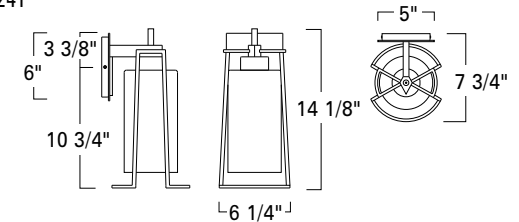

Cere Large Sconce
1240-MB-CL

Cere Small Sconce
1241-MB-CL

Cere Semi-flush
1242-MB-CL

Cere Narrow Pendant
1243-MB-CL

Also available
Cere Wide
Indoor Pendant
see 5389*

1240

1241

1242

1243

Product Name / Model / Dimensions					Finish Options	Glass Options	Lamping Options
Cere Large Sconce - 1240					Standard Matte Black/ MB	Standard Clear Glass / CL	Standard Incandescent / IN (1) 75 Watt Medium Base Edison
Cere Small Sconce - 1241							
Cere Semi-flush - 1242							
Cere Narrow Pendant - 1243							
Series	Height	Width	Projection	TTO			
1240	18.375"	8.625"	10.375"	3.375"			
1241	14.125"	6.25"	7.75"	3.375"			
1242	8.25"	13.00"					
1243	18.375"	6.875"					
1240 and 1241 Backplate 6.00" H x 5.00" W							