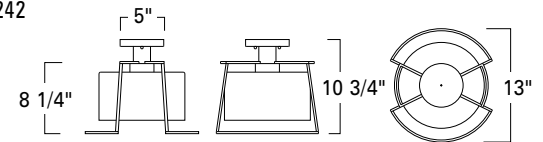

Cere Large Sconce
1240-MB-CL

Cere Small Sconce
1241-MB-CL

Cere Semi-flush
1242-MB-CL

Cere Narrow Pendant
1243-MB-CL

Also available
Cere Wide
Indoor Pendant
see 5389*

1240

1241

1242

1243

Product Name / Model / Dimensions					Finish Options	Glass Options	Lamping Options
Cere Large Sconce - 1240					Standard Matte Black/ MB	Standard Clear Glass / CL	Standard Incandescent / IN (1) 75 Watt Medium Base Edison
Cere Small Sconce - 1241							
Cere Semi-flush - 1242							
Cere Narrow Pendant - 1243							
Series	Height	Width	Projection	TTO			
1240	18.375"	8.625"	10.375"	3.375"			
1241	14.125"	6.25"	7.75"	3.375"			
1242	8.25"	13.00"					
1243	18.375"	6.875"					
1240 and 1241 Backplate 6.00" H x 5.00" W							