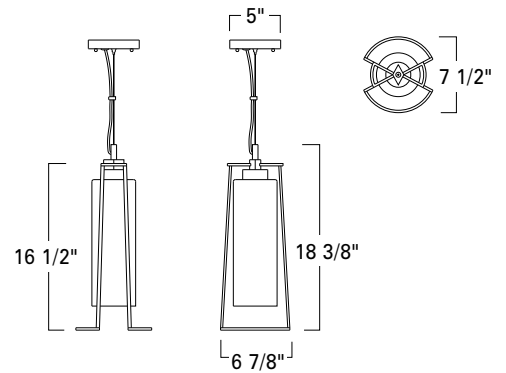

Cere Large Sconce
1240-MB-CL

Cere Small Sconce
1241-MB-CL

Cere Semi-flush
1242-MB-CL

Cere Narrow Pendant
1243-MB-CL

Also available
Cere Wide
Indoor Pendant
see 5389*

1240

1241

1242

1243

Product Name / Model / Dimensions					Finish Options	Glass Options	Lamping Options
Cere Large Sconce - 1240					Standard Matte Black/ MB	Standard Clear Glass / CL	Standard Incandescent / IN (1) 75 Watt Medium Base Edison
Cere Small Sconce - 1241							
Cere Semi-flush - 1242							
Cere Narrow Pendant - 1243							
Series	Height	Width	Projection	TTO			
1240	18.375"	8.625"	10.375"	3.375"			
1241	14.125"	6.25"	7.75"	3.375"			
1242	8.25"	13.00"					
1243	18.375"	6.875"					
1240 and 1241 Backplate 6.00" H x 5.00" W							