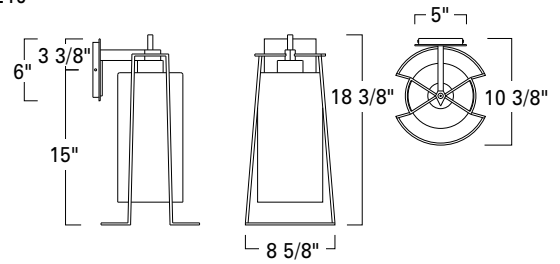

Cere Large Sconce
1240-MB-CL

Cere Small Sconce
1241-MB-CL

Cere Semi-flush
1242-MB-CL

Cere Narrow Pendant
1243-MB-CL

Also available
Cere Wide
Indoor Pendant
see 5389*

1240

1241

1242

1243

Product Name / Model / Dimensions					Finish Options	Glass Options	Lamping Options
Cere Large Sconce - 1240					Standard Matte Black/ MB	Standard Clear Glass / CL	Standard Incandescent / IN (1) 75 Watt Medium Base Edison
Cere Small Sconce - 1241							
Cere Semi-flush - 1242							
Cere Narrow Pendant - 1243							
Series	Height	Width	Projection	TTO			
1240	18.375"	8.625"	10.375"	3.375"			
1241	14.125"	6.25"	7.75"	3.375"			
1242	8.25"	13.00"					
1243	18.375"	6.875"					
1240 and 1241 Backplate 6.00" H x 5.00" W							