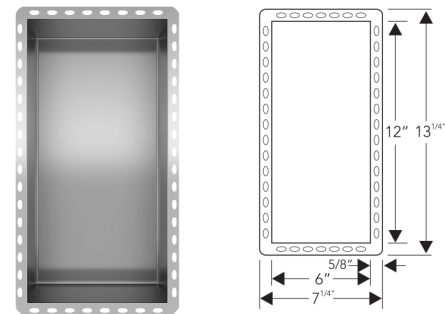

Neelnox

Y I S H E L F Specifications

FEATURES

- Premium 304 Grade Stainless Steel
- Undermount Profile
- Equipped with SoundDefy™ noise concealing technology
- Sloped bottom ensures proper drainage of water.
- Y I B O N D adhesive included to tile the back of the shelf as per client's preference.
- No installation hardware required.

Model	Finish	Profile	Size(Inner)	Size(Outer)	Rim	Depth	Bottom Slope
Y-8B	Brushed	Undermount	6 x 12 inches 152 x 305 mm	7 ^{1/4} x 13 ^{1/4} inches 182 x 335 mm	5/8 inches 15 mm	3 ^{3/4} inches 95 mm	3/16 inches 5 mm
Y-8P	Polished						
Y-8 WHT	White						
Y-8 BLK	Black						
Y-8 ORB	Oil Rubbed Bronze						
Y-8 LGR	Lime Green						
Y-8 ORNG	Orange						