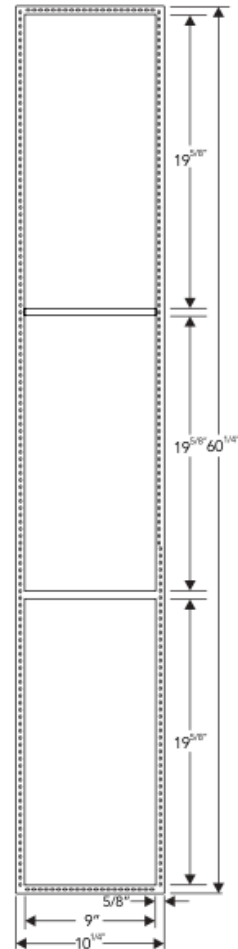

neelnox

LET
THERE
BE **DESIGN.**

FEATURES

- Premium 304 Grade Stainless Steel
- Undermount Profile
- Equipped with SoundDefy™ noise concealing technology
- Sloped bottom ensures proper drainage of water
- Y I B O N D adhesive included to tile the back of the shelf as per client's preference
- No installation hardware required

Y-64P

Y-SHELF

SERIES ORIGIN

Model	Product		Finishes Available
Y-64	Y SHELF		Multiple finishes available. 17 Luxurious finishes to choose from.
FINISHES	Polished (-P)	Brushed Bronze (-BBRZ)	Light Beige (-LTBGE)
	Brushed (-B)	Antique Brass (-ABRS)	Grey (-GRAY)
	Brushed Gold (-BGLD)	Antique Copper (-ACOP)	Beige (-BEIGE)
	Matte Black (-BLK)	Matte White (-WHT)	Polished Gold (-PGLD)
	Oil Rubbed Bronze (-ORB)	Brushed Black (-BRBLK)	Polished Rose Gold (-PRGD)
	Brushed Brass (-BBRS)	Brushed Rose Gold (-BRGD)	

Model	Profile	Size (Inner)	Size (Outer)	Size (Niche)	Rim	Depth	Bottom Slope
Y-64	Undermount	9 x 60 inches 229 x 1524 mm	10 ^{1/4} x 61 ^{1/4} inches 259 x 1554 mm	9 x 19 ^{5/8} inches 229 x 500 mm	5/8 inches 15 mm	3 ^{3/4} inches 97 mm	3/16 inches 5 mm

Product as shown in polished finish

Y-64P

Dimension in inches

Installation Notes

Cut out size : 10^{1/4} x 61^{1/4} inches

NOTE: Dimensions subject to change without notice.