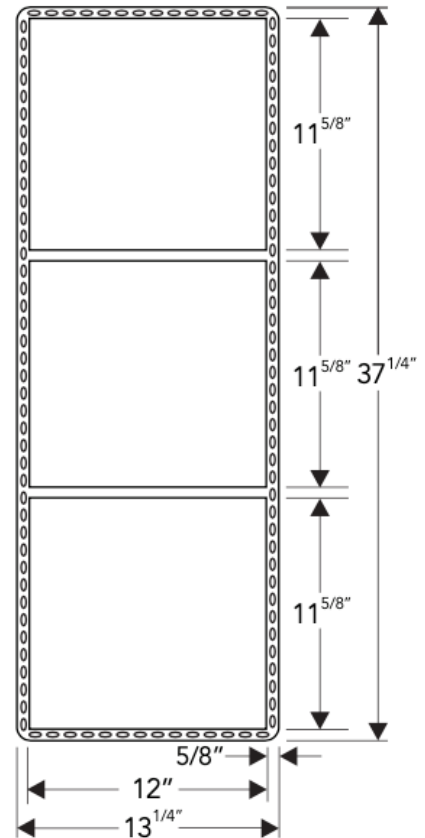

neelnox

LET
THERE
BE **DESIGN.**

FEATURES

- Premium 304 Grade Stainless Steel
- Undermount Profile
- Equipped with SoundDefy™ noise concealing technology
- Sloped bottom ensures proper drainage of water
- Y I B O N D adhesive included to tile the back of the shelf as per client's preference
- No installation hardware required

Model	Profile	Size (Inner)	Size (Outer)	Size (Niche)	Rim	Depth	Bottom Slope
Y-58	Undermount	12 x 36 inches 305 x 914 mm	13 ^{3/4} x 37 ^{3/4} inches 335 x 944 mm	12 x 11 ^{5/8} inches 305 x 297 mm	5/8 inches 15 mm	3 ^{3/4} inches 97 mm	3/16 inches 5 mm

Product as shown in polished finish

Y-58P

Dimension in inches

Installation Notes

Cut out size : 13^{3/4} x 37^{3/4} inches

NOTE: Dimensions subject to change without notice.