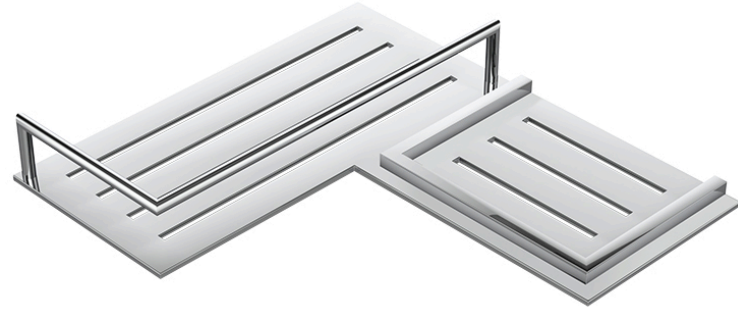

neelnox

LET
THERE
BE **DESIGN.**

FEATURES

- Premium 304 Grade Stainless Steel
- Solid Mount Construction
- Concealed Installation Hardware
- State of the art wall anchors included for installation on Dry wall or Tile.

Y | S H E L F

SERIES 550

Model	Product	Finishes
Y-554 CN1-2R-P	10.7" X 9.6" Shelf	17 Finishes Available

FINISHES	Polished (-P)	Brushed Bronze (-BBRZ)	Light Beige (-LTBGE)
	Brushed (-B)	Antique Brass (-ABRS)	Grey (-GRAY)
	Brushed Gold (-BGLD)	Antique Copper (-ACOP)	Beige (-BEIGE)
	Matte Black (-BLK)	Matte White (-WHT)	Polished Gold (-PGLD)
	Oil Rubbed Bronze (-ORB)	Brushed Black (-BRBLK)	Polished Rose Gold (-PRGD)
	Brushed Brass (-BBRS)	Brushed Rose Gold (-BRGD)	