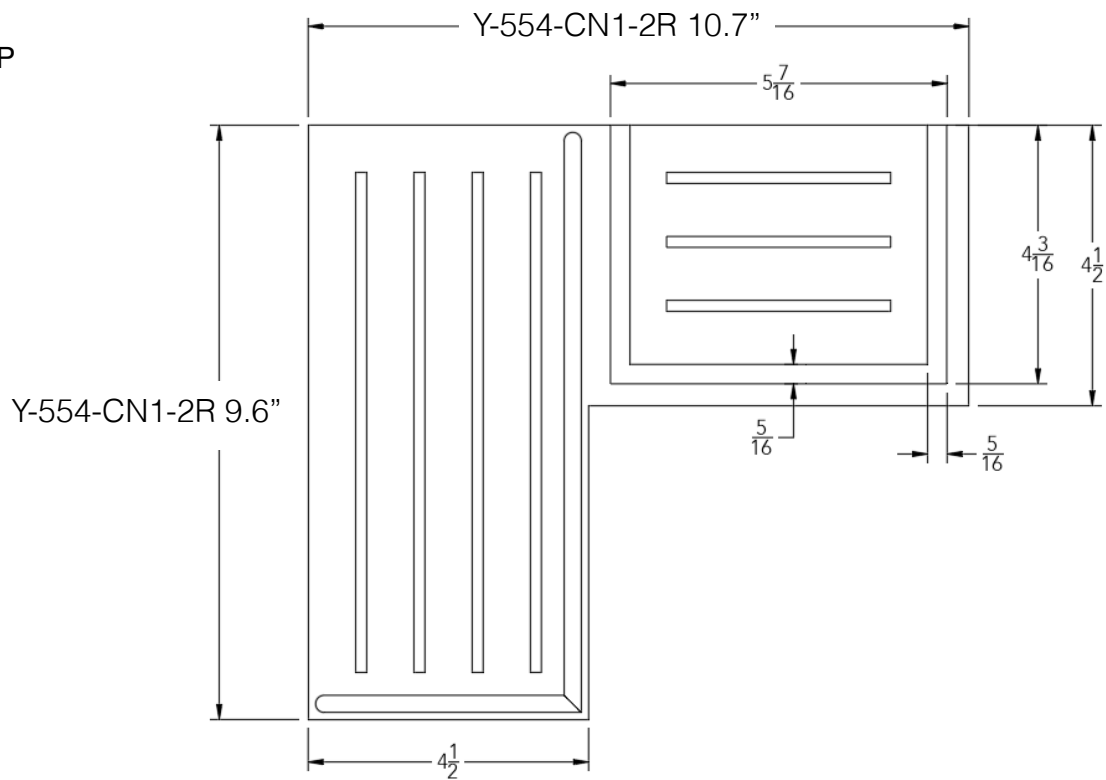

Y | S H E L F

SERIES 550

Model	Product	Finishes
Y-554 CN1-2R-P	10.7" X 9.6" Shelf	17 Finishes Available

FINISHES	Polished (-P)	Brushed Bronze (-BBRZ)	Light Beige (-LTBGE)
	Brushed (-B)	Antique Brass (-ABRS)	Grey (-GRAY)
	Brushed Gold (-BGLD)	Antique Copper (-ACOP)	Beige (-BEIGE)
	Matte Black (-BLK)	Matte White (-WHT)	Polished Gold (-PGLD)
	Oil Rubbed Bronze (-ORB)	Brushed Black (-BRBLK)	Polished Rose Gold (-PRGD)
	Brushed Brass (-BBRS)	Brushed Rose Gold (-BRGD)	

Specified Model: _____
Finish Detail: _____
Notes: _____

Dimensions in inches

FRONT

TOP

SIDE

NOTE: Dimensions subject to change without notice.