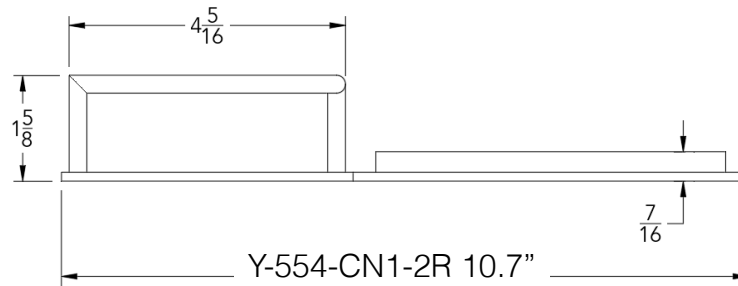

Y | S H E L F

SERIES 550

Model	Product	Finishes
Y-554 CN1-2R-P	10.7" X 9.6" Shelf	17 Finishes Available

FINISHES	Polished (-P)	Brushed Bronze (-BBRZ)	Light Beige (-LTBGE)
	Brushed (-B)	Antique Brass (-ABRS)	Grey (-GRAY)
	Brushed Gold (-BGLD)	Antique Copper (-ACOP)	Beige (-BEIGE)
	Matte Black (-BLK)	Matte White (-WHT)	Polished Gold (-PGLD)
	Oil Rubbed Bronze (-ORB)	Brushed Black (-BRBLK)	Polished Rose Gold (-PRGD)
	Brushed Brass (-BBRS)	Brushed Rose Gold (-BRGD)	

Specified Model: _____
Finish Detail: _____
Notes: _____

Dimensions in inches

FRONT

TOP

SIDE

NOTE: Dimensions subject to change without notice.