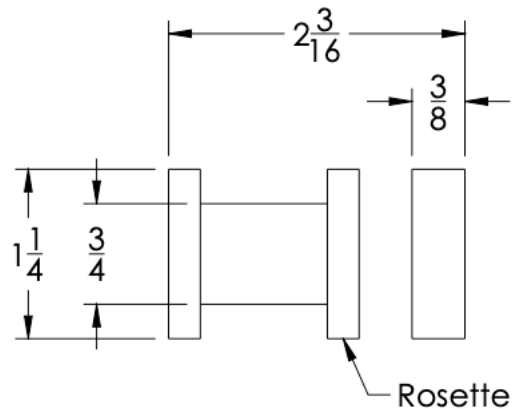

No Rosette	Medium Rosette (Dia 1 1/4")	Large Rosette (Dia 1 1/2")
FRM-KNS-NR	FRM-KNS-MR	FRM-KNS-LR

FRONT

SIDE

TOP

No Rosette    Medium Rosette    Large Rosette  
 (Dia 1 1/4")    (Dia 1 1/2")

**Installation Notes:** Center to center hole drilling dimension are same as mentioned in column. Diameter of glass hole for installation is 1/2".