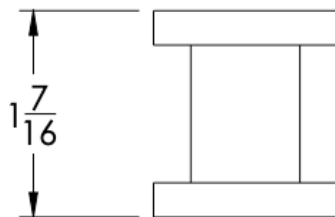

No Rosette	Medium Rosette (Dia 1 1/4")	Large Rosette (Dia 1 1/2")
FRM-KNS-NR	FRM-KNS-MR	FRM-KNS-LR

FRONT

SIDE

TOP

No Rosette    Medium Rosette    Large Rosette  
 (Dia 1 1/4")    (Dia 1 1/2")

**Installation Notes:** Center to center hole drilling dimension are same as mentioned in column. Diameter of glass hole for installation is 1/2".