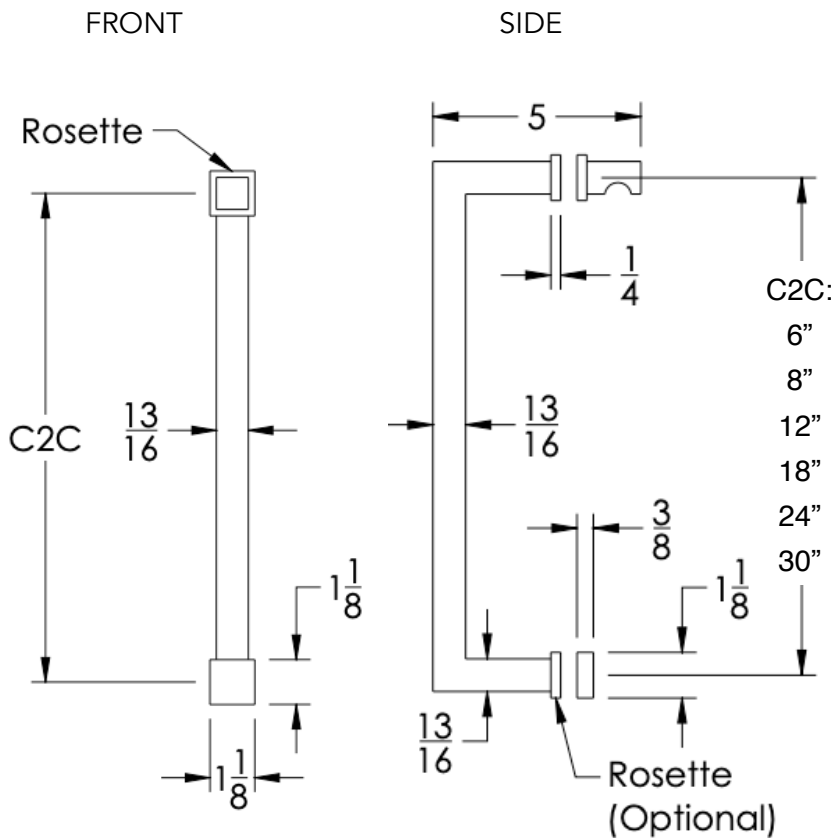

neelnox

LET
THERE
BE **DESIGN.**

FEATURES

- Premium 304 Grade Stainless Steel
- Solid Mount Construction
- Concealed Installation Hardware
- Solid End Cap provided for side opposite to the door for a seamless look

No Rosette

Medium Rosette

Single Door Handle with Knob shown with a medium Rosette

COLLECTION UNIVERSAL B

SINGLE DOOR HANDLE WITH KNOB

Model	Product	Finishes Available
UNI-SDKNB <u>XX-XX</u>	Single Door Handle With Knob	Multiple finishes available. Over 23 finishes to choose from.

C2C	No Rosette	Medium Rosette
6"	UNI-SDKNB6-NR	UNI-SDKNB6-MR
8"	UNI-SDKNB8-NR	UNI-SDKNB8-MR
12"	UNI-SDKNB12-NR	UNI-SDKNB12-MR
18"	UNI-SDKNB18-NR	UNI-SDKNB18-MR
24"	UNI-SDKNB24-NR	UNI-SDKNB24-MR
30"	UNI-SDKNB30-NR	UNI-SDKNB30-MR

Installation Notes: Center to center hole drilling dimension are same as mentioned in column. Diameter of glass hole for installation is 1/2".

Standard hardware supplied can accommodate glass thicknesses 1/4" to 1/2". Please contact us for custom hardware in case glass thickness exceeds 1/2".