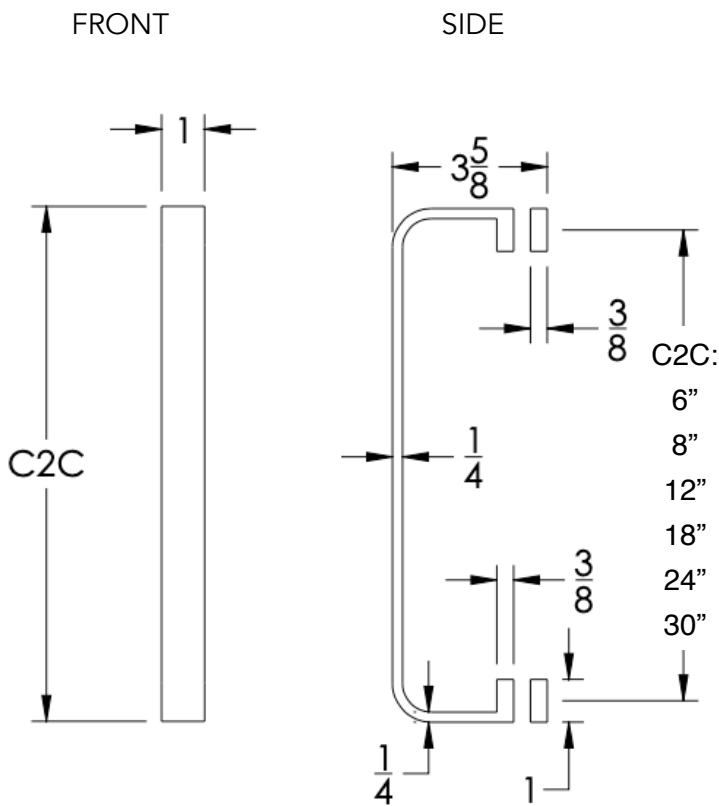

neelnox

LET
THERE
BE **DESIGN.**

FEATURES

- Premium 304 Grade Stainless Steel
- Solid Mount Construction
- Concealed Installation Hardware
- Solid End Cap provided for side opposite to the door for a seamless look

SINGLE DOOR HANDLE

COLLECTION PENINSULAR

SINGLE DOOR HANDLE

Model	Product	Finishes Available
PSL-SSD-GR <u>XX-XX</u>	Single Door Handle	Multiple finishes available. Over 23 finishes to choose from.

FINISHES			
Polished (-P)	Antique Copper (-ACOP)	Polished Gold (-PGLD)	
Brushed (-B)	Polished Brass (-PBRS)	Brushed Copper (-BCOP)	
Brushed Gold (-BGLD)	Matte White (-WHT)	Brushed Rose Gold (-BRGD)	
Matte Black (-BLK)	Brushed Modern Bronze (-BMBRZ)	Brushed Black (-BRBLK)	
Oil Rubbed Bronze (-ORB)	Glossy White (-GWHT)	Polished Black (-PBLK)	
Brushed Brass (-BBRS)	Polished Rose Gold (-PRGD)	Antique Nickel (-ANKL)	
Brushed Bronze (-BBRZ)	Unlacquered Brass (-UBRS)	Black Nickel (-NKBL)	
Antique Brass (-ABRS)	Polished Nickel (-PNKL)		

C2C	MODEL
6"	PSL-SSD6-GR
8"	PSL-SSD8-GR
12"	PSL-SSD12-GR
18"	PSL-SSD18-GR
24"	PSL-SSD24-GR
30"	PSL-SSD30-GR

Installation Notes: Center to center hole drilling dimension are same as mentioned in column. Diameter of glass hole for installation is 1/2".

Standard hardware supplied can accommodate glass thicknesses 1/4" to 1/2". Please contact us for custom hardware in case glass thickness exceeds 1/2".

Dimensions in inches

NOTE: Dimensions subject to change without notice.