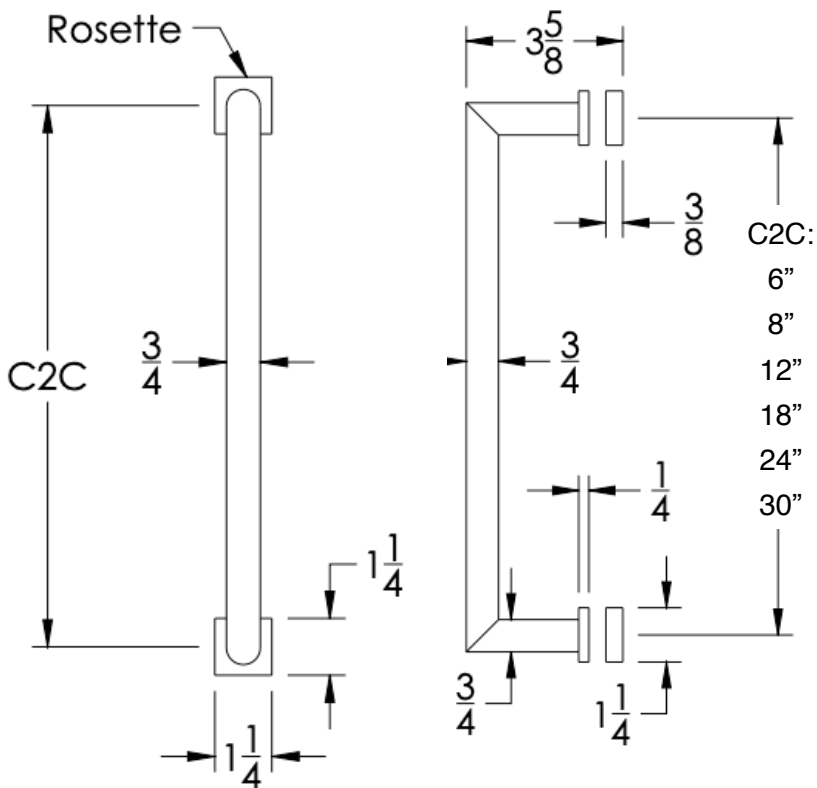

## FEATURES

- Premium 304 Grade Stainless Steel
- Solid Mount Construction
- Concealed Installation Hardware
- Solid End Cap provided for side opposite to the door for a seamless look

C2C	MODEL
6"	NAV-SSD6-GR
8"	NAV-SSD8-GR
12"	NAV-SSD12-GR
18"	NAV-SSD18-GR
24"	NAV-SSD24-GR
30"	NAV-SSD30-GR

FRONT

SIDE

**Installation Notes:** Center to center hole drilling dimension are same as mentioned in column. Diameter of glass hole for installation is 1/2".

Standard hardware supplied can accommodate glass thicknesses 1/4" to 1/2". Please contact us for custom hardware in case glass thickness exceeds 1/2".

Dimensions in inches

NOTE: Dimensions subject to change without notice.