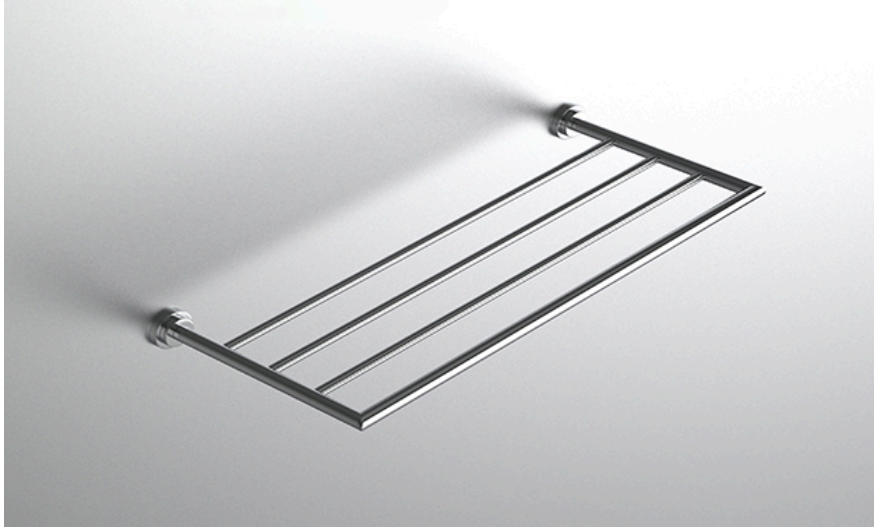

## FEATURES

- Premium 304 Grade Stainless Steel
- Solid Mount Construction
- Concealed Installation Hardware
- State of the art wall anchors included for installation on Dry wall or Tile

### TOWEL RACK

Model	Product	Finishes Available
FMC-TRK24	Towel Rack	Multiple finishes available. Over 23 finishes to choose from.

FINISHES			
	Polished (-P)	Antique Copper (-ACOP)	Polished Gold (-PGLD)
	Brushed (-B)	Polished Brass (-PBRS)	Brushed Copper (-BCOP)
	Brushed Gold (-BGLD)	Matte White (-WHT)	Brushed Rose Gold (-BRGD)
	Matte Black (-BLK)	Brushed Modern Bronze (-BMBRZ)	Brushed Black (-BRBLK)
	Oil Rubbed Bronze (-ORB)	Glossy White (-GWHT)	Polished Black (-PBLK)
	Brushed Brass (-BBRS)	Polished Rose Gold (-PRGD)	Antique Nickel (-ANKL)
	Brushed Bronze (-BBRZ)	Unlacquered Brass (-UBRS)	Black Nickel (-NKBL)
	Antique Brass (-ABRS)	Polished Nickel (-PNKL)	