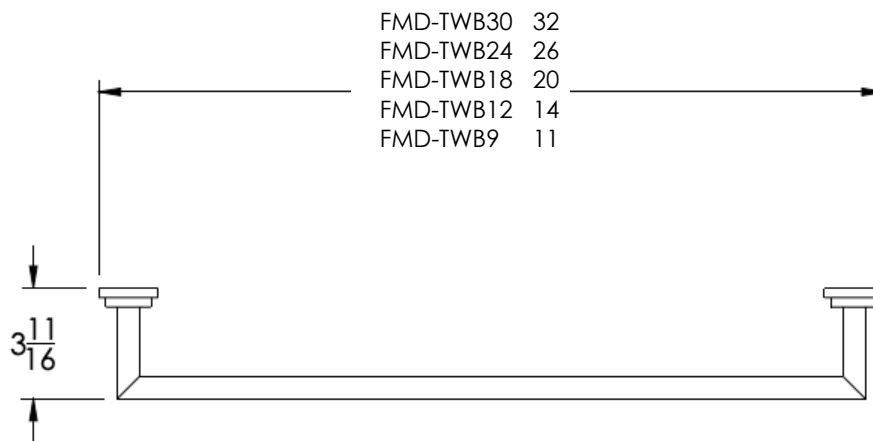

COLLECTION FORM CLASSIC

TOWEL BAR

Model	Product	Finishes Available
FMC-TWB9	9" Towel Bar	Multiple finishes available. Over 23 finishes to choose from.
FMC-TWB12	12" Towel Bar	
FMC-TWB18	18" Towel Bar	
FMC-TWB24	24" Towel Bar	
FMC-TWB30	30" Towel Bar	

Dimensions in inches

FRONT

TOP

SIDE

NOTE: Dimensions subject to change without notice.