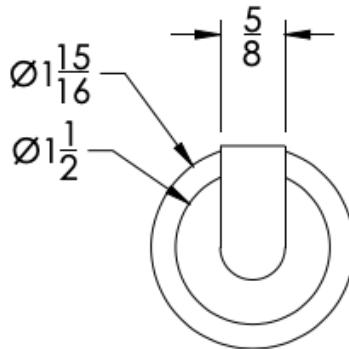

COLLECTION FORM CLASSIC

ROBE HOOK

Model	Product	Finishes Available
FMC-RHS1	Robe Hook	Multiple finishes available. Over 23 finishes to choose from.

FINISHES			
	Polished (-P)	Antique Copper (-ACOP)	Polished Gold (-PGLD)
	Brushed (-B)	Polished Brass (-PBRS)	Brushed Copper (-BCOP)
	Brushed Gold (-BGLD)	Matte White (-WHT)	Brushed Rose Gold (-BRGD)
	Matte Black (-BLK)	Brushed Modern Bronze (-BMBRZ)	Brushed Black (-BRBLK)
	Oil Rubbed Bronze (-ORB)	Glossy White (-GWHT)	Polished Black (-PBLK)
	Brushed Brass (-BBRS)	Polished Rose Gold (-PRGD)	Antique Nickel (-ANKL)
	Brushed Bronze (-BBRZ)	Unlacquered Brass (-UBRS)	Black Nickel (-NKBL)
	Antique Brass (-ABRS)	Polished Nickel (-PNKL)	

Dimensions in inches

FRONT

TOP

SIDE

NOTE: Dimensions subject to change without notice.