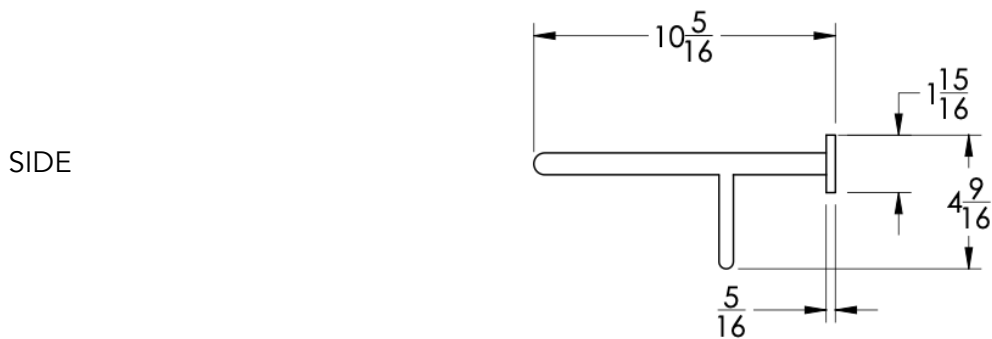

Dimensions in inches

NOTE: Dimensions subject to change without notice.