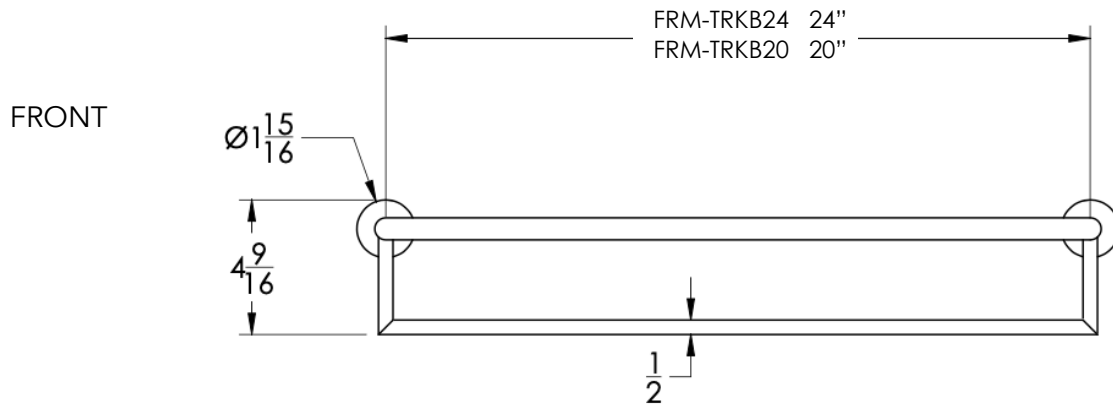

## FEATURES

- Premium 304 Grade Stainless Steel
- Solid Mount Construction
- Concealed Installation Hardware
- State of the art wall anchors included for installation on Dry wall or Tile

Dimensions in inches

NOTE: Dimensions subject to change without notice.