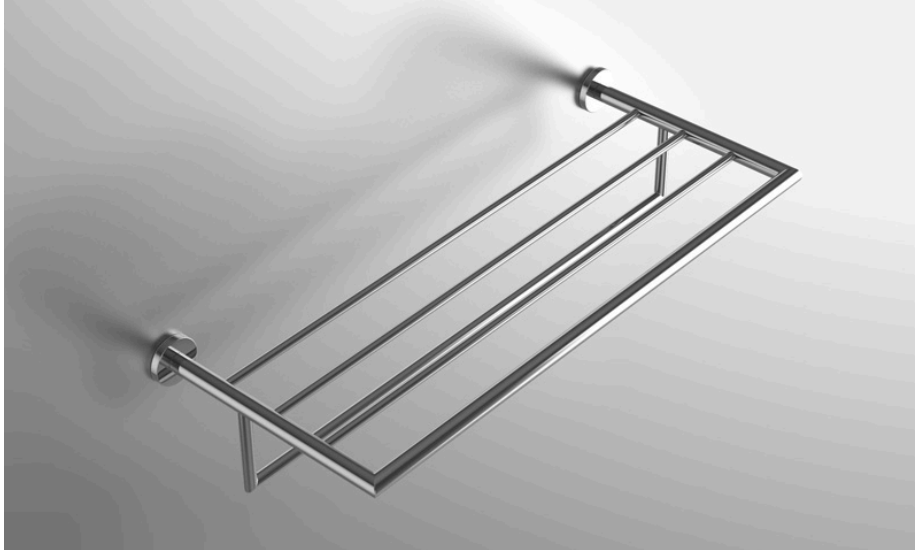

## FEATURES

- Premium 304 Grade Stainless Steel
- Solid Mount Construction
- Concealed Installation Hardware
- State of the art wall anchors included for installation on Dry wall or Tile

### TOWEL RACK WITH BAR

Model	Product	Finishes Available
FRM-TRKB24	24" Towel Rack With Bar	Multiple finishes available. Over 23 finishes to choose from.
FRM-TRKB20	20" Towel Rack With Bar	

FINISHES			
Polished (-P)	Antique Copper (-ACOP)	Polished Gold (-PGLD)	
Brushed (-B)	Polished Brass (-PBRS)	Brushed Copper (-BCOP)	
Brushed Gold (-BGLD)	Matte White (-WHT)	Brushed Rose Gold (-BRGD)	
Matte Black (-BLK)	Brushed Modern Bronze (-BMBRZ)	Brushed Black (-BRBLK)	
Oil Rubbed Bronze (-ORB)	Glossy White (-GWHT)	Polished Black (-PBLK)	
Brushed Brass (-BBRS)	Polished Rose Gold (-PRGD)	Antique Nickel (-ANKL)	
Brushed Bronze (-BBRZ)	Unlacquered Brass (-UBRS)	Black Nickel (-NKBL)	
Antique Brass (-ABRS)	Polished Nickel (-PNKL)		