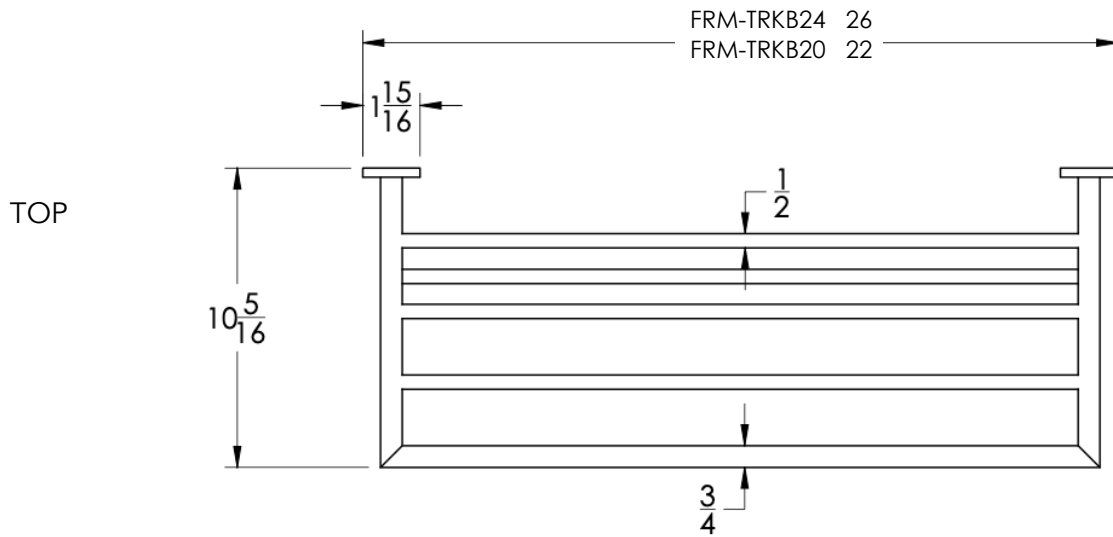

## FEATURES

- Premium 304 Grade Stainless Steel
- Solid Mount Construction
- Concealed Installation Hardware
- State of the art wall anchors included for installation on Dry wall or Tile

Dimensions in inches

NOTE: Dimensions subject to change without notice.