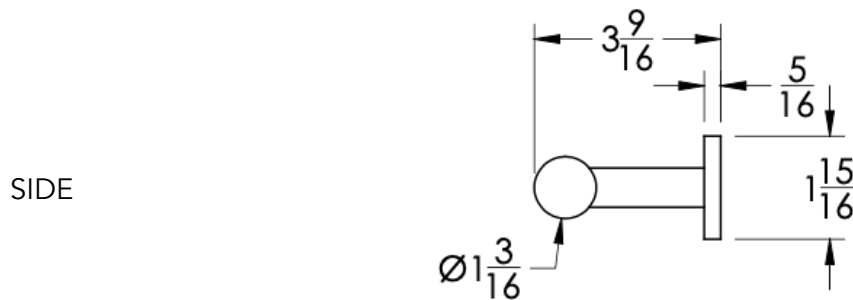

Dimensions in inches

NOTE: Dimensions subject to change without notice.