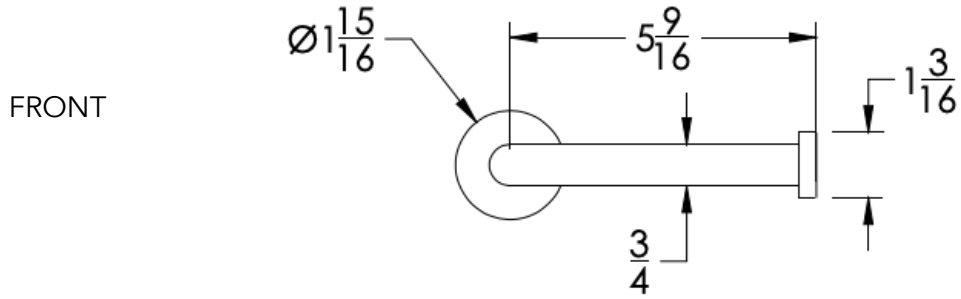

Dimensions in inches

NOTE: Dimensions subject to change without notice.