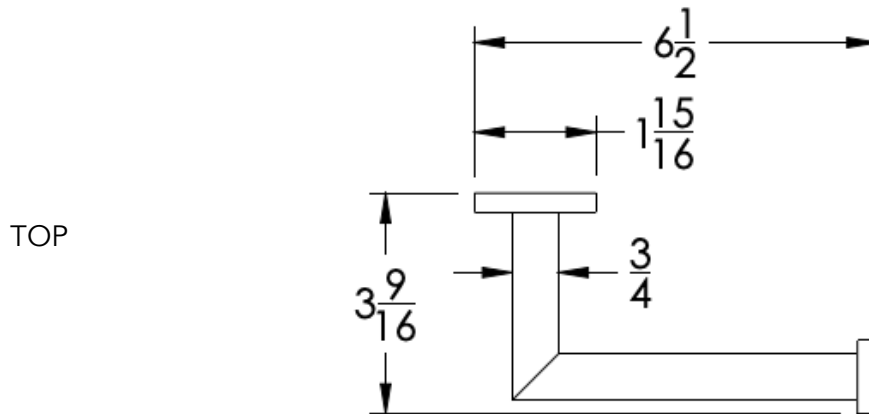

neelnox

LET
THERE
BE **DESIGN.**

FEATURES

- Premium 304 Grade Stainless Steel
- Solid Mount Construction
- Concealed Installation Hardware
- State of the art wall anchors included for installation on Dry wall or Tile

Dimensions in inches

NOTE: Dimensions subject to change without notice.