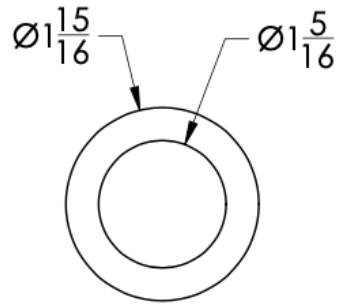

COLLECTION FORM

ROBE HOOK

Model	Product	Finishes Available
FRM-RHS1	Robe Hook	Multiple finishes available. Over 23 finishes to choose from.

FINISHES			
Polished (-P)	Antique Copper (-ACOP)	Polished Gold (-PGLD)	
Brushed (-B)	Polished Brass (-PBRS)	Brushed Copper (-BCOP)	
Brushed Gold (-BGLD)	Matte White (-WHT)	Brushed Rose Gold (-BRGD)	
Matte Black (-BLK)	Brushed Modern Bronze (-BMBRZ)	Brushed Black (-BRBLK)	
Oil Rubbed Bronze (-ORB)	Glossy White (-GWHT)	Polished Black (-PBLK)	
Brushed Brass (-BBRS)	Polished Rose Gold (-PRGD)	Antique Nickel (-ANKL)	
Brushed Bronze (-BBRZ)	Unlacquered Brass (-UBRS)	Black Nickel (-NKBL)	
Antique Brass (-ABRS)	Polished Nickel (-PNKL)		

Dimensions in inches

FRONT

TOP

SIDE

NOTE: Dimensions subject to change without notice.