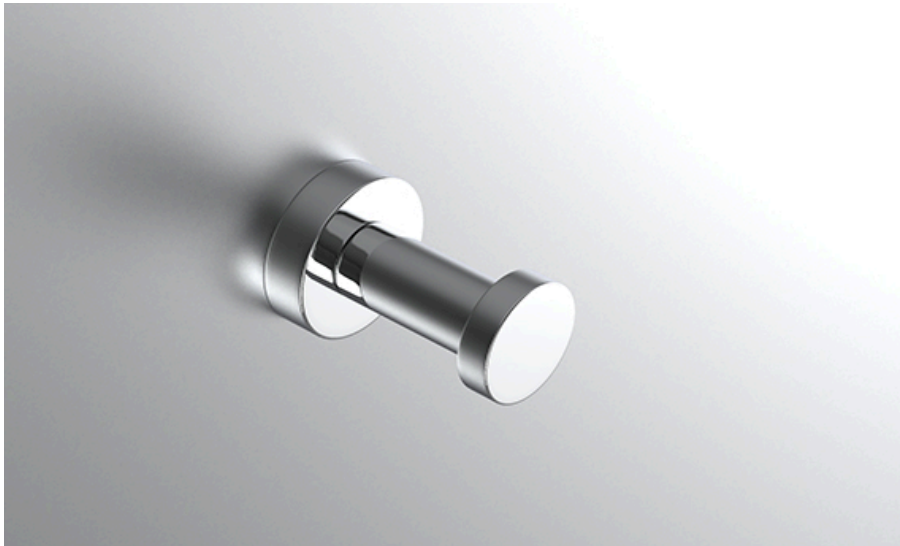

### FEATURES

- Premium 304 Grade Stainless Steel
- Solid Mount Construction
- Concealed Installation Hardware
- State of the art wall anchors included for installation on Dry wall or Tile