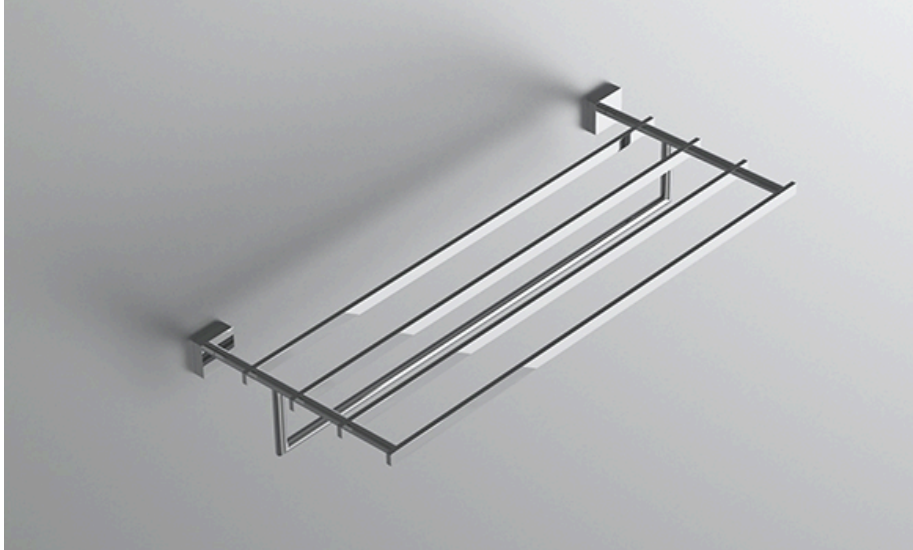

neelnox

LET
THERE
BE **DESIGN.**

FEATURES

- Premium 304 Grade Stainless Steel
- Solid Mount Construction
- Concealed Installation Hardware
- State of the art wall anchors included for installation on Dry wall or Tile

COLLECTION RHYME

TOWEL RACK WITH BAR

Model	Product	Finishes Available
RHM-TRKB24	Towel Rack With Bar	Multiple finishes available. Over 23 finishes to choose from.

FINISHES			
	Polished (-P)	Antique Copper (-ACOP)	Polished Gold (-PGLD)
	Brushed (-B)	Polished Brass (-PBRS)	Brushed Copper (-BCOP)
	Brushed Gold (-BGLD)	Matte White (-WHT)	Brushed Rose Gold (-BRGD)
	Matte Black (-BLK)	Brushed Modern Bronze (-BMBRZ)	Brushed Black (-BRBLK)
	Oil Rubbed Bronze (-ORB)	Glossy White (-GWHT)	Polished Black (-PBLK)
	Brushed Brass (-BBRS)	Polished Rose Gold (-PRGD)	Antique Nickel (-ANKL)
	Brushed Bronze (-BBRZ)	Unlacquered Brass (-UBRS)	Black Nickel (-NKBL)
	Antique Brass (-ABRS)	Polished Nickel (-PNKL)	

Dimensions in inches

FRONT

TOP

SIDE

NOTE: Dimensions subject to change without notice.