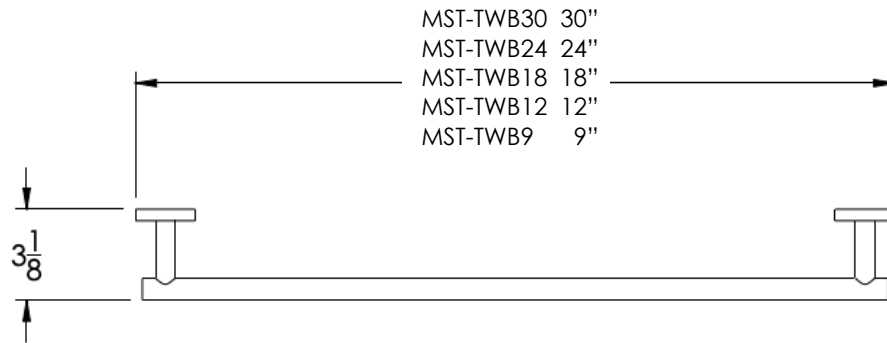

### TOWEL BAR

Model	Product	Finishes Available
MST-TWB9	9" Towel Bar	Multiple finishes available. Over 23 finishes to choose from.
MST-TWB12	12" Towel Bar	
MST-TWB18	18" Towel Bar	
MST-TWB24	24" Towel Bar	
MST-TWB30	30" Towel Bar	

Dimensions in inches

FRONT

TOP

SIDE

NOTE: Dimensions subject to change without notice.