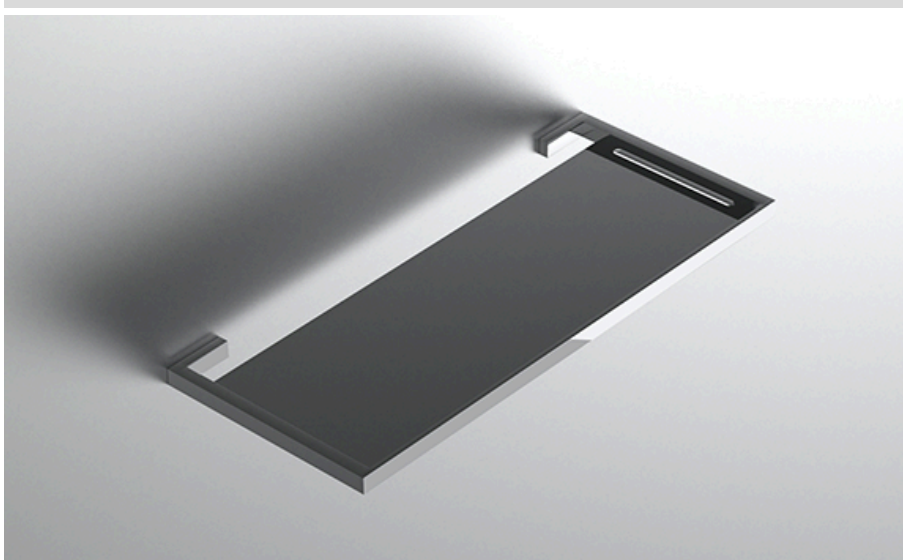

## FEATURES

- Premium 304 Grade Stainless Steel
- Solid Mount Construction
- Concealed Installation Hardware
- State of the art wall anchors included for installation on Dry wall or Tile