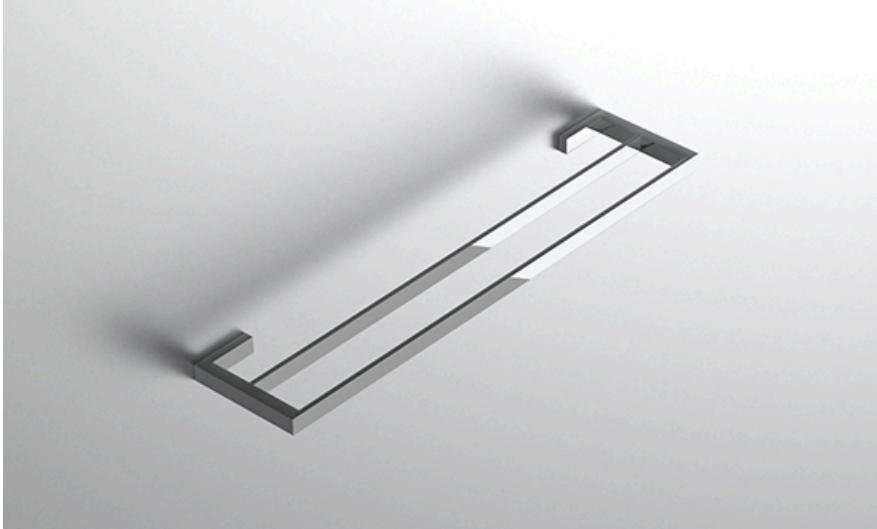

neelnox

LET
THERE
BE **DESIGN.**

FEATURES

- Premium 304 Grade Stainless Steel
- Solid Mount Construction
- Concealed Installation Hardware
- State of the art wall anchors included for installation on Dry wall or Tile

COLLECTION ONE9

TOWEL BAR

Model	Product	Finishes Available
ONN-TWB24-D	Towel Bar	Multiple finishes available. Over 23 finishes to choose from.
ONN-TWB18-D	Towel Bar	

FINISHES			
Polished (-P)	Antique Copper (-ACOP)	Polished Gold (-PGLD)	
Brushed (-B)	Polished Brass (-PBRS)	Brushed Copper (-BCOP)	
Brushed Gold (-BGLD)	Matte White (-WHT)	Brushed Rose Gold (-BRGD)	
Matte Black (-BLK)	Brushed Modern Bronze (-BMBRZ)	Brushed Black (-BRBLK)	
Oil Rubbed Bronze (-ORB)	Glossy White (-GWHT)	Polished Black (-PBLK)	
Brushed Brass (-BBRS)	Polished Rose Gold (-PRGD)	Antique Nickel (-ANKL)	
Brushed Bronze (-BBRZ)	Unlacquered Brass (-UBRS)	Black Nickel (-NKBL)	
Antique Brass (-ABRS)	Polished Nickel (-PNKL)		

Dimensions in inches

FRONT

TOP

SIDE

NOTE: Dimensions subject to change without notice.