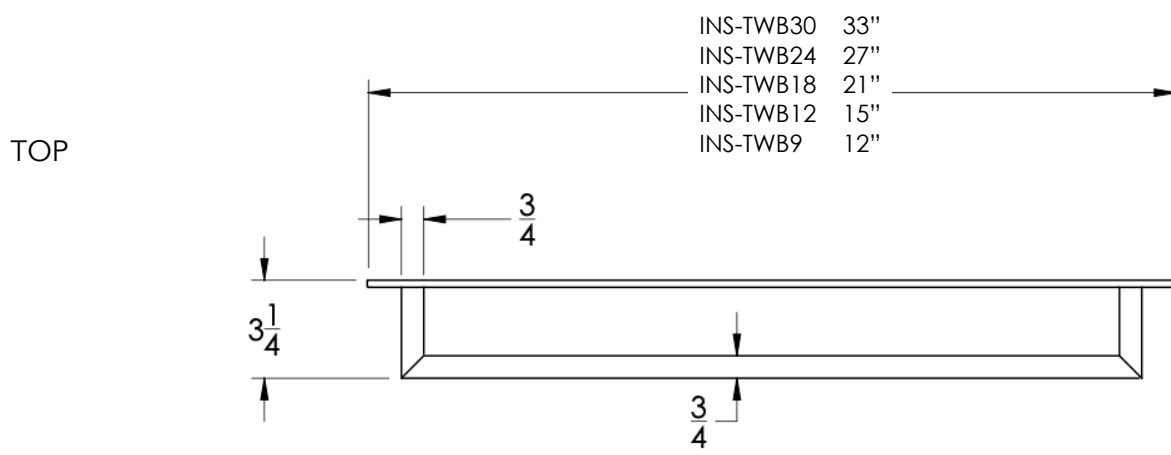

neelnox

LET
THERE
BE **DESIGN.**

FEATURES

- Premium 304 Grade Stainless Steel
- Solid Mount Construction
- Concealed Installation Hardware
- State of the art wall anchors included for installation on Dry wall or Tile

COLLECTION INSPIRE

TOWEL BAR

Model	Product	Finishes Available
INS-TWB8	8" Towel Bar	Multiple finishes available. Over 23 finishes to choose from.
INS-TWB12	12" Towel Bar	
INS-TWB18	18" Towel Bar	
INS-TWB24	24" Towel Bar	
INS-TWB30	30" Towel Bar	

Dimensions in inches

NOTE: Dimensions subject to change without notice.