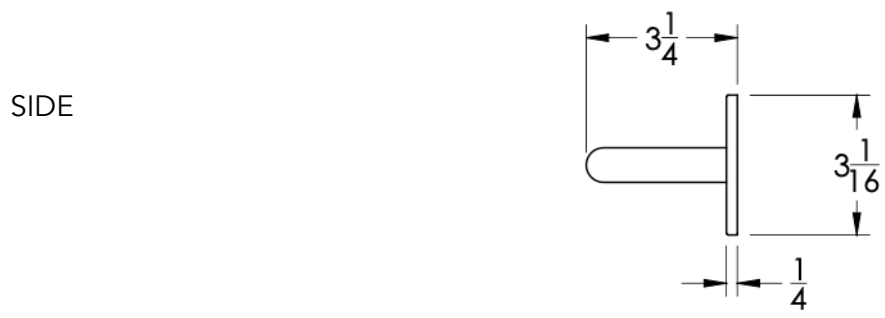

Dimensions in inches

NOTE: Dimensions subject to change without notice.