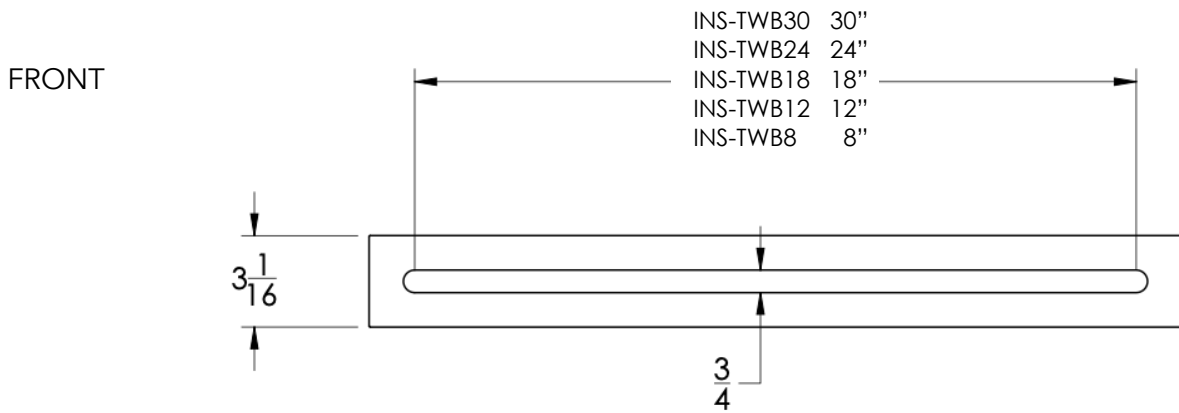

neelnox

LET
THERE
BE **DESIGN.**

FEATURES

- Premium 304 Grade Stainless Steel
- Solid Mount Construction
- Concealed Installation Hardware
- State of the art wall anchors included for installation on Dry wall or Tile

COLLECTION INSPIRE

TOWEL BAR

Model	Product	Finishes Available
INS-TWB8	8" Towel Bar	Multiple finishes available. Over 23 finishes to choose from.
INS-TWB12	12" Towel Bar	
INS-TWB18	18" Towel Bar	
INS-TWB24	24" Towel Bar	
INS-TWB30	30" Towel Bar	

Dimensions in inches

NOTE: Dimensions subject to change without notice.