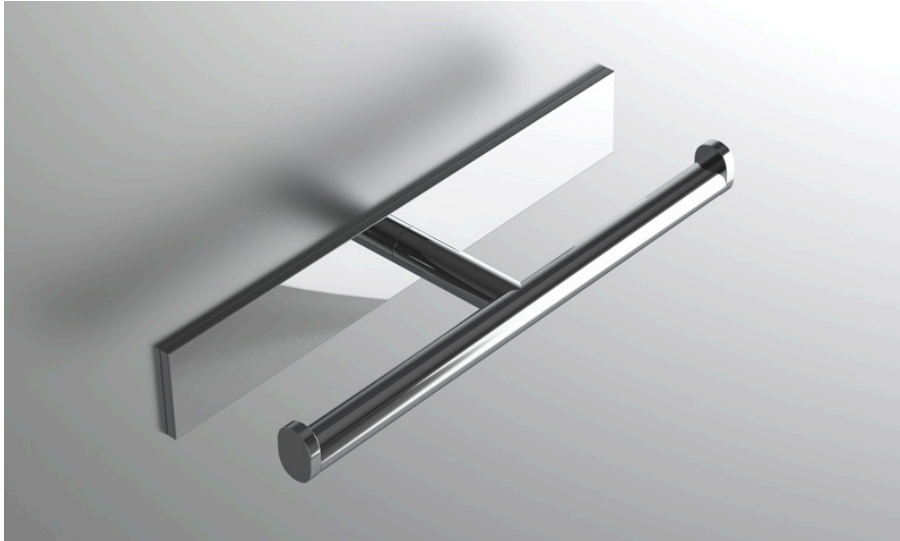

neelnox

LET
THERE
BE **DESIGN.**

FEATURES

- Premium 304 Grade Stainless Steel
- Solid Mount Construction
- Concealed Installation Hardware
- State of the art wall anchors included for installation on Dry wall or Tile

COLLECTION INSPIRE

TISSUE HOLDER

Model	Product	Finishes Available
INS-TPHD1	Tissue Holder	Multiple finishes available. Over 23 finishes to choose from.

FINISHES			
Polished (-P)	Antique Copper (-ACOP)	Polished Gold (-PGLD)	
Brushed (-B)	Polished Brass (-PBRS)	Brushed Copper (-BCOP)	
Brushed Gold (-BGLD)	Matte White (-WHT)	Brushed Rose Gold (-BRGD)	
Matte Black (-BLK)	Brushed Modern Bronze (-BMBRZ)	Brushed Black (-BRBLK)	
Oil Rubbed Bronze (-ORB)	Glossy White (-GWHT)	Polished Black (-PBLK)	
Brushed Brass (-BBRS)	Polished Rose Gold (-PRGD)	Antique Nickel (-ANKL)	
Brushed Bronze (-BBRZ)	Unlacquered Brass (-UBRS)	Black Nickel (-NKBL)	
Antique Brass (-ABRS)	Polished Nickel (-PNKL)		