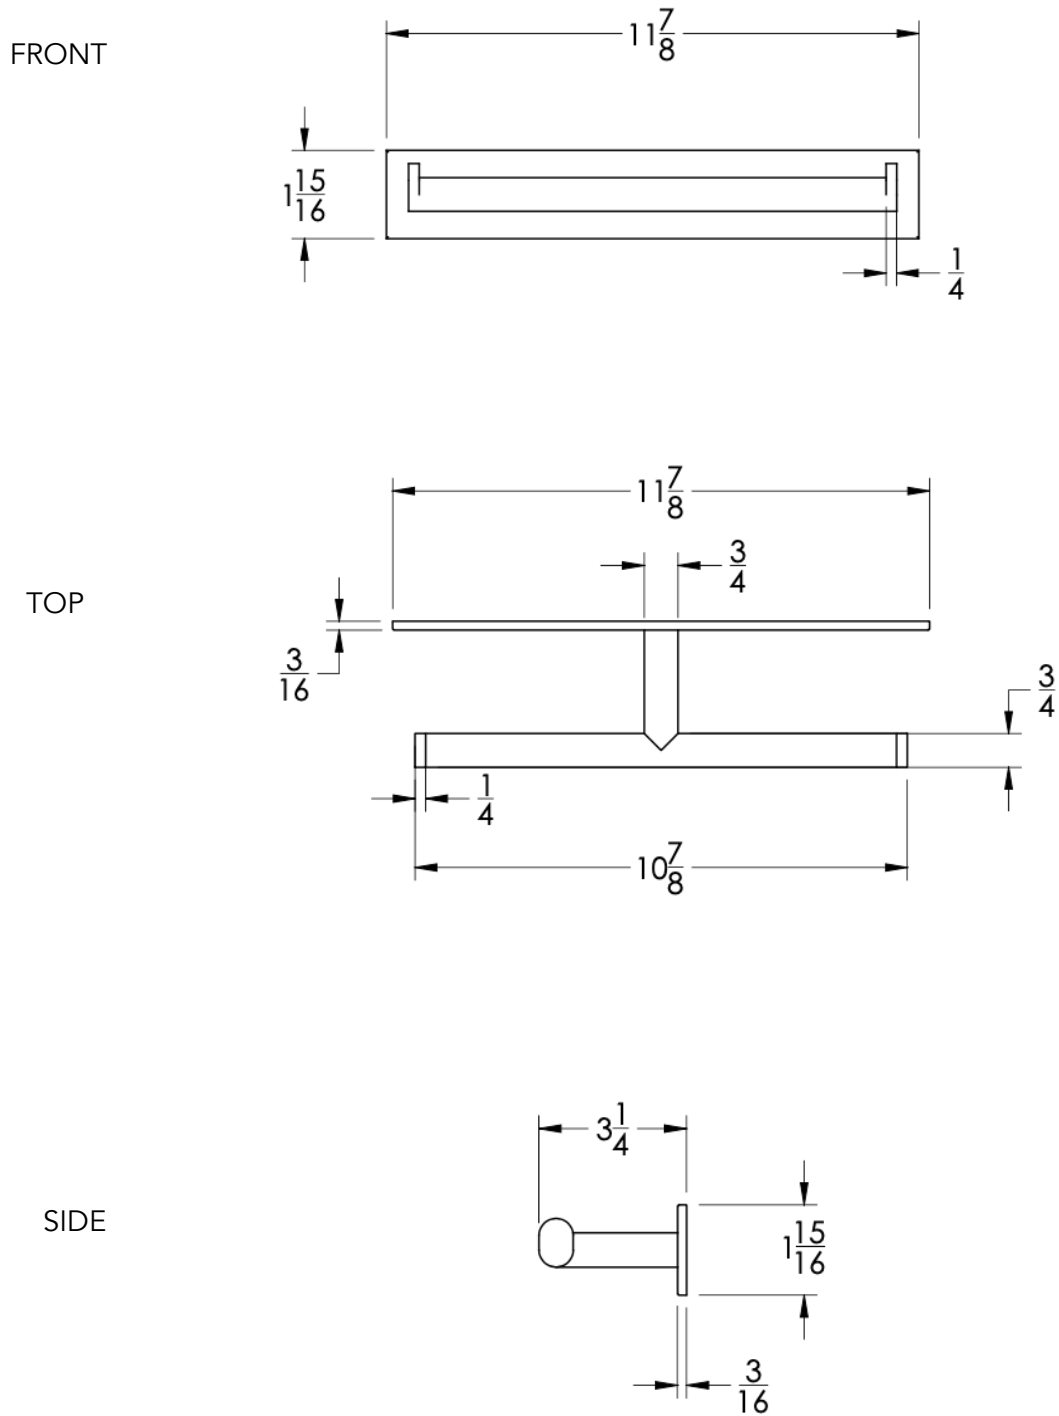

neelnox

LET
THERE
BE **DESIGN.**

FEATURES

- Premium 304 Grade Stainless Steel
- Solid Mount Construction
- Concealed Installation Hardware
- State of the art wall anchors included for installation on Dry wall or Tile

COLLECTION INSPIRE

TISSUE HOLDER

Model	Product	Finishes Available
INS-TPHD1	Tissue Holder	Multiple finishes available. Over 23 finishes to choose from.

FINISHES			
Polished (-P)	Antique Copper (-ACOP)	Polished Gold (-PGLD)	
Brushed (-B)	Polished Brass (-PBRS)	Brushed Copper (-BCOP)	
Brushed Gold (-BGLD)	Matte White (-WHT)	Brushed Rose Gold (-BRGD)	
Matte Black (-BLK)	Brushed Modern Bronze (-BMBRZ)	Brushed Black (-BRBLK)	
Oil Rubbed Bronze (-ORB)	Glossy White (-GWHT)	Polished Black (-PBLK)	
Brushed Brass (-BBRS)	Polished Rose Gold (-PRGD)	Antique Nickel (-ANKL)	
Brushed Bronze (-BBRZ)	Unlacquered Brass (-UBRS)	Black Nickel (-NKBL)	
Antique Brass (-ABRS)	Polished Nickel (-PNKL)		

Dimensions in inches

NOTE: Dimensions subject to change without notice.