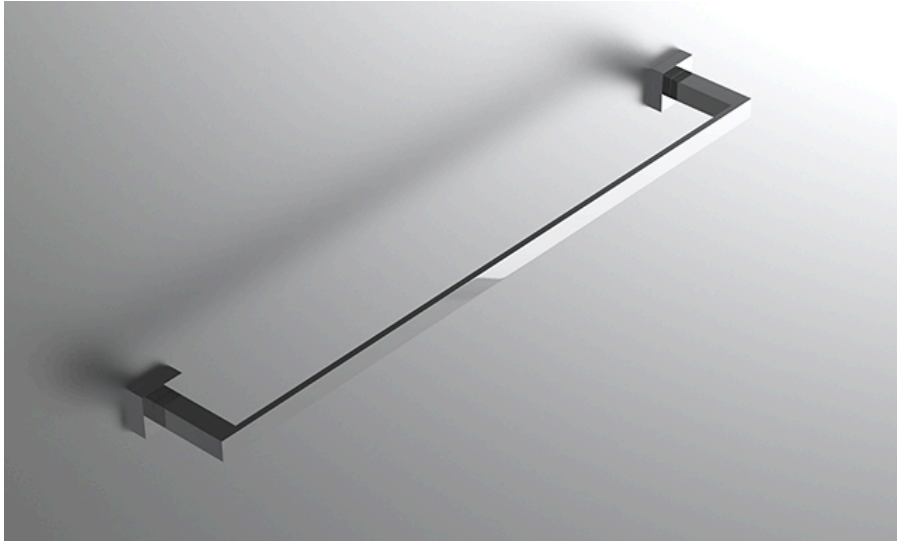

neelnox

LET
THERE
BE **DESIGN.**

FEATURES

- Premium 304 Grade Stainless Steel
- Solid Mount Construction
- Concealed Installation Hardware
- State of the art wall anchors included for installation on Dry wall or Tile

COLLECTION ICONIC

TOWEL BAR

Model	Product	Finishes Available
ICN-TWB9	9" Towel Bar	Multiple finishes available. Over 23 finishes to choose from.
ICN-TWB12	12" Towel Bar	
ICN-TWB18	18" Towel Bar	
ICN-TWB24	24" Towel Bar	
ICN-TWB30	30" Towel Bar	