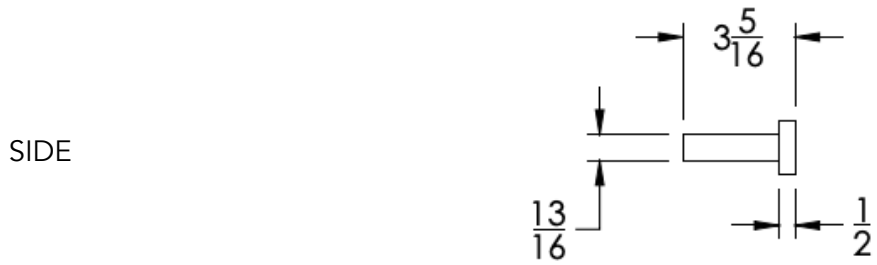

Dimension in inches

NOTE: Dimensions subject to change without notice.