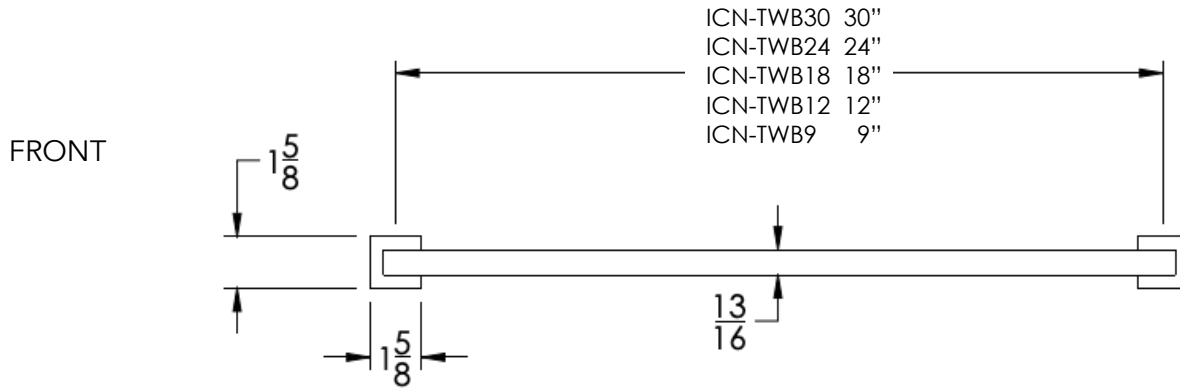

neelnox

LET
THERE
BE **DESIGN.**

FEATURES

- Premium 304 Grade Stainless Steel
- Solid Mount Construction
- Concealed Installation Hardware
- State of the art wall anchors included for installation on Dry wall or Tile

COLLECTION ICONIC

TOWEL BAR

Model	Product	Finishes Available
ICN-TWB9	9" Towel Bar	Multiple finishes available. Over 23 finishes to choose from.
ICN-TWB12	12" Towel Bar	
ICN-TWB18	18" Towel Bar	
ICN-TWB24	24" Towel Bar	
ICN-TWB30	30" Towel Bar	

Dimension in inches

NOTE: Dimensions subject to change without notice.