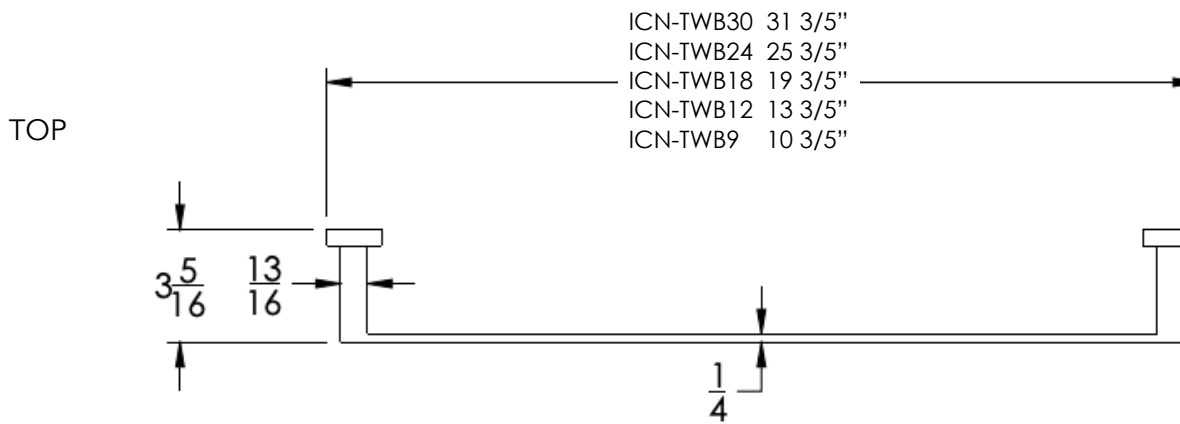

neelnox

LET
THERE
BE **DESIGN.**

FEATURES

- Premium 304 Grade Stainless Steel
- Solid Mount Construction
- Concealed Installation Hardware
- State of the art wall anchors included for installation on Dry wall or Tile

COLLECTION ICONIC

TOWEL BAR

Model	Product	Finishes Available
ICN-TWB9	9" Towel Bar	Multiple finishes available. Over 23 finishes to choose from.
ICN-TWB12	12" Towel Bar	
ICN-TWB18	18" Towel Bar	
ICN-TWB24	24" Towel Bar	
ICN-TWB30	30" Towel Bar	

Dimension in inches

NOTE: Dimensions subject to change without notice.