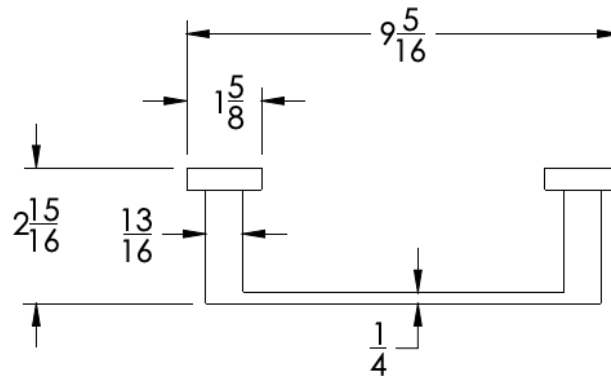

COLLECTION ICONIC

TOWEL RING

Model	Product	Finishes Available
ICN-TWR2	Towel Ring	Multiple finishes available. Over 23 finishes to choose from.

FINISHES

Polished (-P)	Antique Copper (-ACOP)	Polished Gold (-PGLD)
Brushed (-B)	Polished Brass (-PBRS)	Brushed Copper (-BCOP)
Brushed Gold (-BGLD)	Matte White (-WHT)	Brushed Rose Gold (-BRGD)
Matte Black (-BLK)	Brushed Modern Bronze (-BMBRZ)	Brushed Black (-BRBLK)
Oil Rubbed Bronze (-ORB)	Glossy White (-GWHT)	Polished Black (-PBLK)
Brushed Brass (-BBRS)	Polished Rose Gold (-PRGD)	Antique Nickel (-ANKL)
Brushed Bronze (-BBRZ)	Unlacquered Brass (-UBRS)	Black Nickel (-NKBL)
Antique Brass (-ABRS)	Polished Nickel (-PNKL)	

Dimension in inches

FRONT

TOP

SIDE

NOTE: Dimensions subject to change without notice.