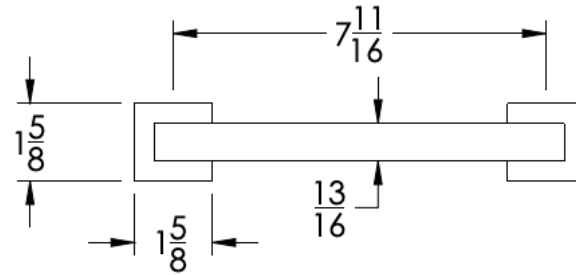

COLLECTION ICONIC

TOWEL RING

Model	Product	Finishes Available
ICN-TWR2	Towel Ring	Multiple finishes available. Over 23 finishes to choose from.

FINISHES

Polished (-P)	Antique Copper (-ACOP)	Polished Gold (-PGLD)
Brushed (-B)	Polished Brass (-PBRS)	Brushed Copper (-BCOP)
Brushed Gold (-BGLD)	Matte White (-WHT)	Brushed Rose Gold (-BRGD)
Matte Black (-BLK)	Brushed Modern Bronze (-BMBRZ)	Brushed Black (-BRBLK)
Oil Rubbed Bronze (-ORB)	Glossy White (-GWHT)	Polished Black (-PBLK)
Brushed Brass (-BBRS)	Polished Rose Gold (-PRGD)	Antique Nickel (-ANKL)
Brushed Bronze (-BBRZ)	Unlacquered Brass (-UBRS)	Black Nickel (-NKBL)
Antique Brass (-ABRS)	Polished Nickel (-PNKL)	

Dimension in inches

FRONT

TOP

SIDE

NOTE: Dimensions subject to change without notice.