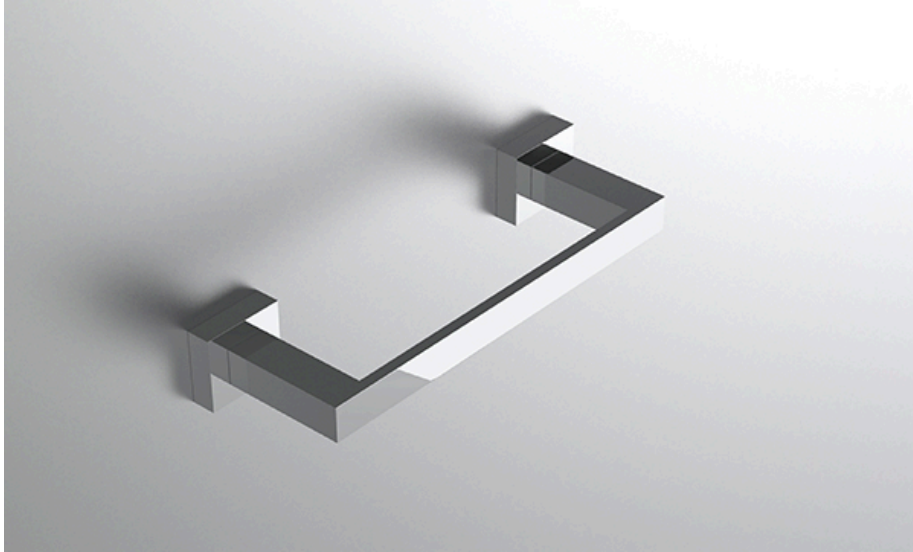

neelnox

LET
THERE
BE **DESIGN.**

FEATURES

- Premium 304 Grade Stainless Steel
- Solid Mount Construction
- Concealed Installation Hardware
- State of the art wall anchors included for installation on Dry wall or Tile

COLLECTION ICONIC

TOWEL RING

Model	Product	Finishes Available
ICN-TWR2	Towel Ring	Multiple finishes available. Over 23 finishes to choose from.

FINISHES

Polished (-P)	Antique Copper (-ACOP)	Polished Gold (-PGLD)
Brushed (-B)	Polished Brass (-PBRS)	Brushed Copper (-BCOP)
Brushed Gold (-BGLD)	Matte White (-WHT)	Brushed Rose Gold (-BRGD)
Matte Black (-BLK)	Brushed Modern Bronze (-BMBRZ)	Brushed Black (-BRBLK)
Oil Rubbed Bronze (-ORB)	Glossy White (-GWHT)	Polished Black (-PBLK)
Brushed Brass (-BBRS)	Polished Rose Gold (-PRGD)	Antique Nickel (-ANKL)
Brushed Bronze (-BBRZ)	Unlacquered Brass (-UBRS)	Black Nickel (-NKBL)
Antique Brass (-ABRS)	Polished Nickel (-PNKL)	

Dimension in inches

FRONT

TOP

SIDE

NOTE: Dimensions subject to change without notice.