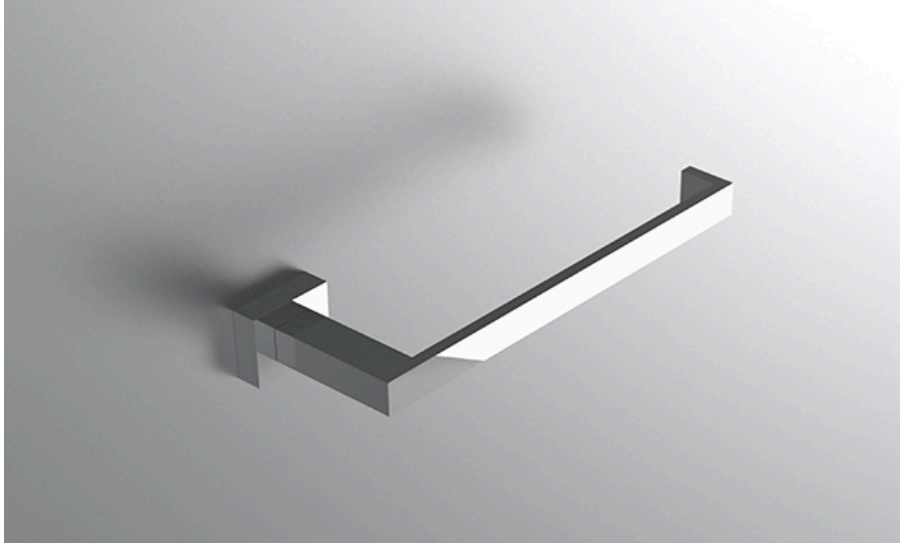

### FEATURES

- Premium 304 Grade Stainless Steel
- Solid Mount Construction
- Concealed Installation Hardware
- State of the art wall anchors included for installation on Dry wall or Tile