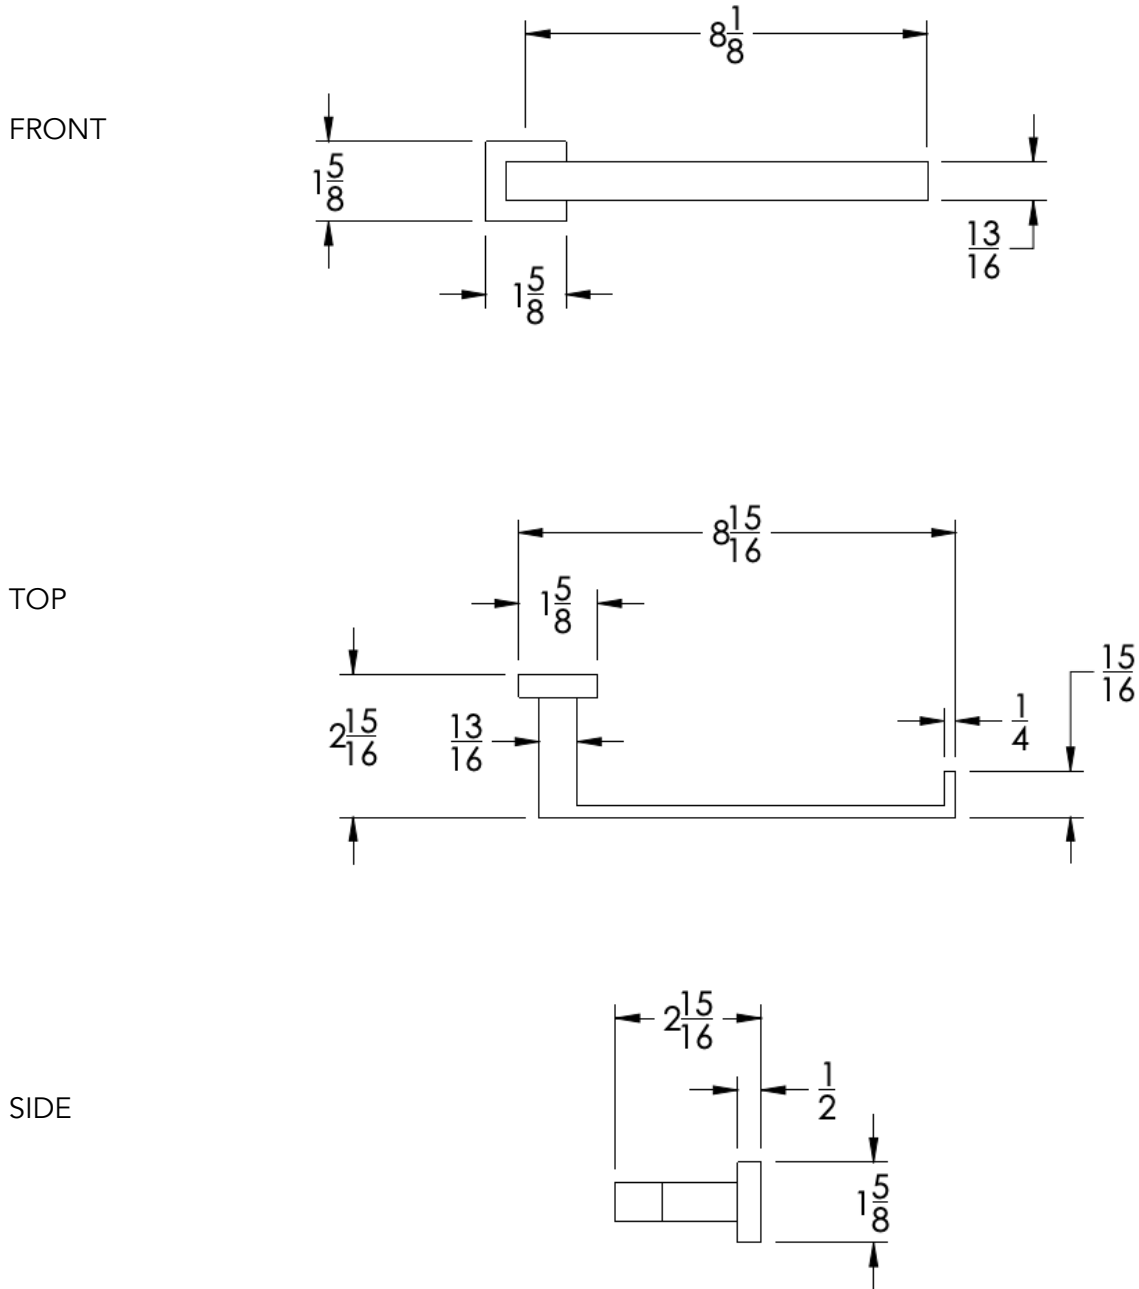

#### TOWEL RING

Model	Product	Finishes Available
ICN-TWR1-R	Towel Ring(Facing Right)	Multiple finishes available. Over 23 finishes to choose from.
ICN-TWR1-L	Towel Ring (Facing Left)	

Dimension in inches

NOTE: Dimensions subject to change without notice.