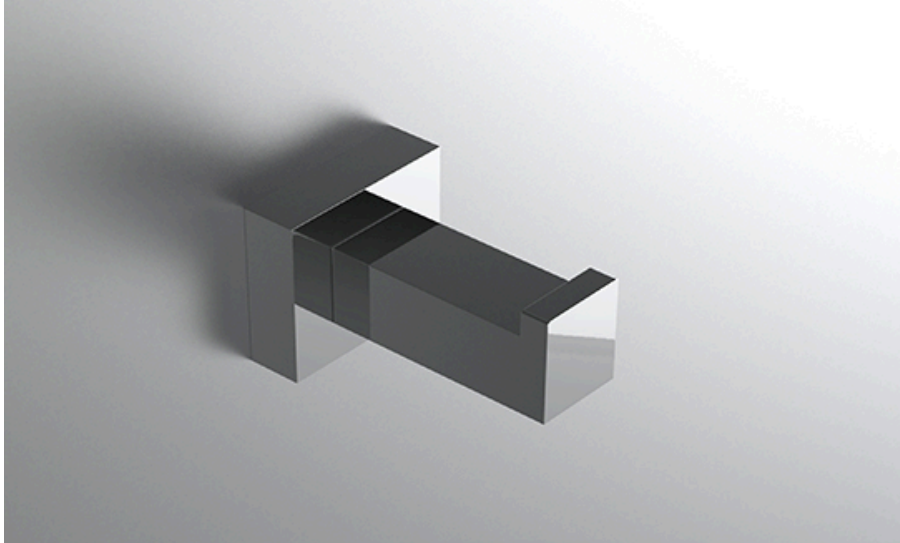

neelnox

LET
THERE
BE **DESIGN.**

FEATURES

- Premium 304 Grade Stainless Steel
- Solid Mount Construction
- Concealed Installation Hardware
- State of the art wall anchors included for installation on Dry wall or Tile

COLLECTION ICONIC

ROBE HOOK

Model	Product	Finishes Available
ICN-RHS1	Robe Hook	Multiple finishes available. Over 23 finishes to choose from.

FINISHES			
	Polished (-P)	Antique Copper (-ACOP)	Polished Gold (-PGLD)
	Brushed (-B)	Polished Brass (-PBRS)	Brushed Copper (-BCOP)
	Brushed Gold (-BGLD)	Matte White (-WHT)	Brushed Rose Gold (-BRGD)
	Matte Black (-BLK)	Brushed Modern Bronze (-BMBRZ)	Brushed Black (-BRBLK)
	Oil Rubbed Bronze (-ORB)	Glossy White (-GWHT)	Polished Black (-PBLK)
	Brushed Brass (-BBRS)	Polished Rose Gold (-PRGD)	Antique Nickel (-ANKL)
	Brushed Bronze (-BBRZ)	Unlacquered Brass (-UBRS)	Black Nickel (-NKBL)
	Antique Brass (-ABRS)	Polished Nickel (-PNKL)	