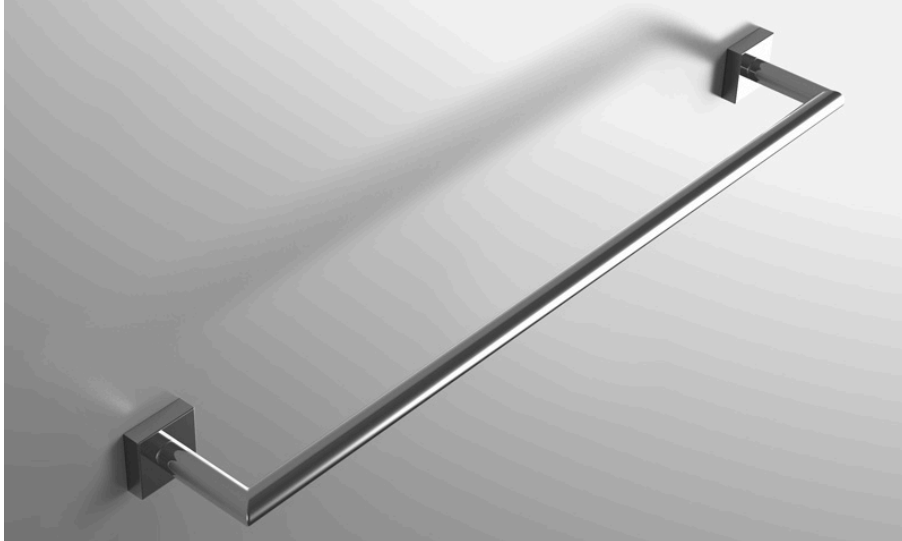

## FEATURES

- Premium 304 Grade Stainless Steel
- Solid Mount Construction
- Concealed Installation Hardware
- State of the art wall anchors included for installation on Dry wall or Tile