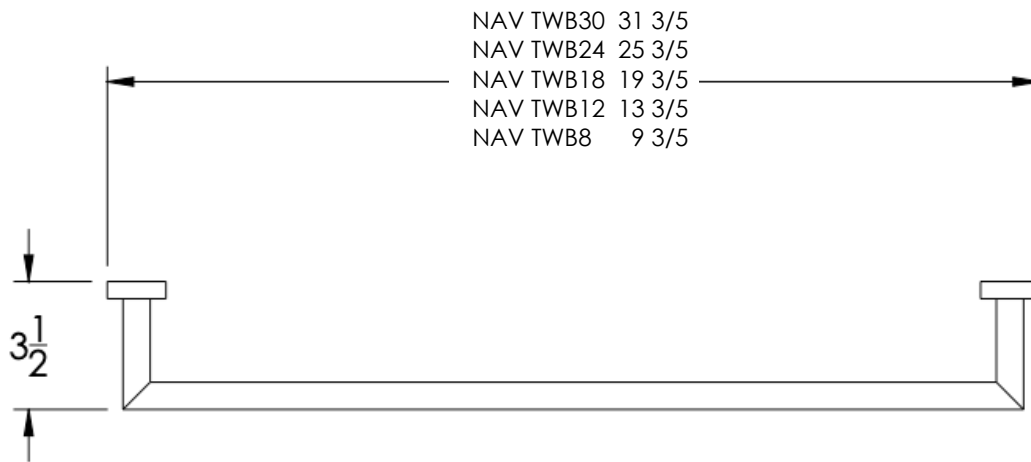

Dimensions in inches

FRONT

TOP

SIDE

NOTE: Dimensions subject to change without notice.