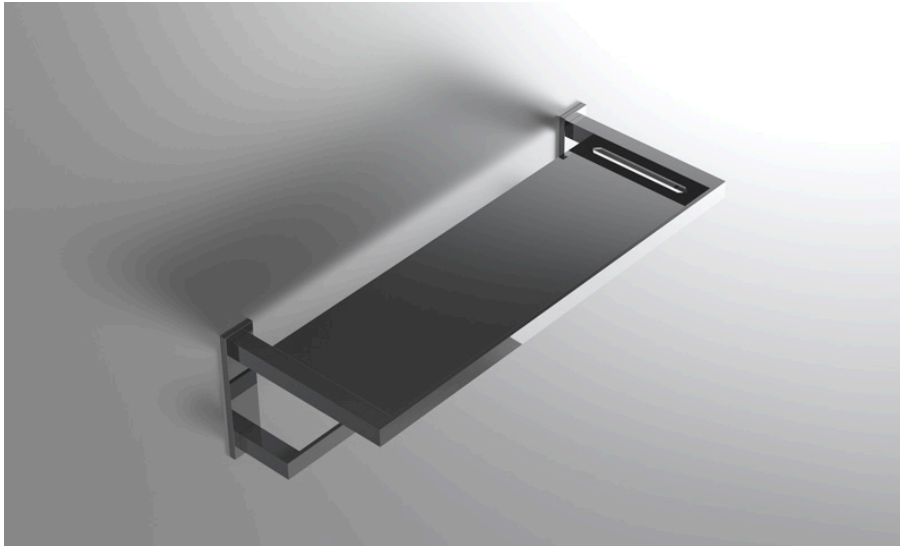

## FEATURES

- Premium 304 Grade Stainless Steel
- Solid Mount Construction
- Concealed Installation Hardware
- State of the art wall anchors included for installation on Dry wall or Tile