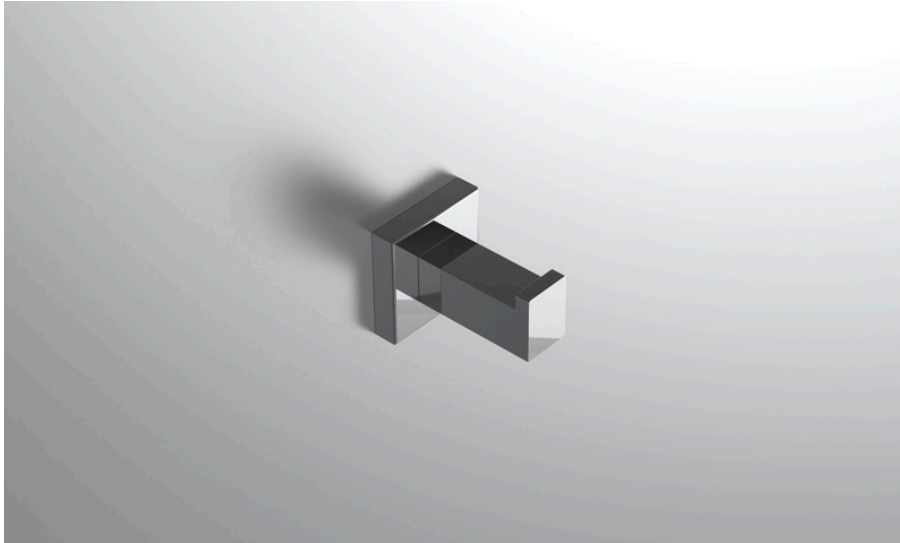

neelnox

LET
THERE
BE **DESIGN.**

FEATURES

- Premium 304 Grade Stainless Steel
- Solid Mount Construction
- Concealed Installation Hardware
- State of the art wall anchors included for installation on Dry wall or Tile

COLLECTION GRANDE

ROBE HOOK SINGLE

Model	Product	Finishes Available
GRN-RHS1	Robe Hook Single	Multiple finishes available. Over 23 finishes to choose from.

FINISHES			
	Polished (-P)	Antique Copper (-ACOP)	Polished Gold (-PGLD)
	Brushed (-B)	Polished Brass (-PBRS)	Brushed Copper (-BCOP)
	Brushed Gold (-BGLD)	Matte White (-WHT)	Brushed Rose Gold (-BRGD)
	Matte Black (-BLK)	Brushed Modern Bronze (-BMBRZ)	Brushed Black (-BRBLK)
	Oil Rubbed Bronze (-ORB)	Glossy White (-GWHT)	Polished Black (-PBLK)
	Brushed Brass (-BBRS)	Polished Rose Gold (-PRGD)	Antique Nickel (-ANKL)
	Brushed Bronze (-BBRZ)	Unlacquered Brass (-UBRS)	Black Nickel (-NKBL)
	Antique Brass (-ABRS)	Polished Nickel (-PNKL)	