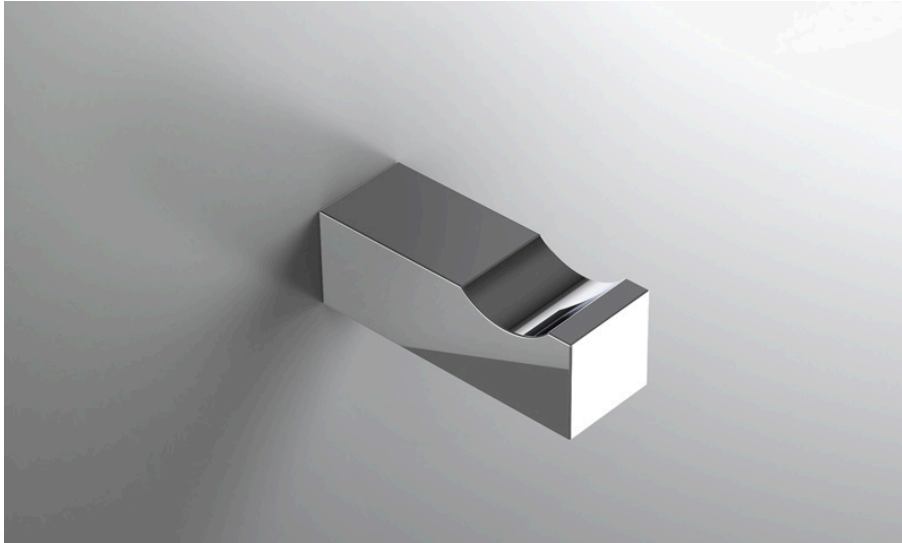

neelnox

LET
THERE
BE **DESIGN.**

FEATURES

- Premium 304 Grade Stainless Steel
- Solid Mount Construction
- Concealed Installation Hardware
- State of the art wall anchors included for installation on Dry wall or Tile

COLLECTION GLACIER

ROBE HOOK

Model	Product	Finishes Available
GLA-RHS1	Robe Hook	Multiple finishes available. Over 23 finishes to choose from.

FINISHES			
	Polished (-P)	Antique Copper (-ACOP)	Polished Gold (-PGLD)
	Brushed (-B)	Polished Brass (-PBRS)	Brushed Copper (-BCOP)
	Brushed Gold (-BGLD)	Matte White (-WHT)	Brushed Rose Gold (-BRGD)
	Matte Black (-BLK)	Brushed Modern Bronze (-BMBRZ)	Brushed Black (-BRBLK)
	Oil Rubbed Bronze (-ORB)	Glossy White (-GWHT)	Polished Black (-PBLK)
	Brushed Brass (-BBRS)	Polished Rose Gold (-PRGD)	Antique Nickel (-ANKL)
	Brushed Bronze (-BBRZ)	Unlacquered Brass (-UBRS)	Black Nickel (-NKBL)
	Antique Brass (-ABRS)	Polished Nickel (-PNKL)	