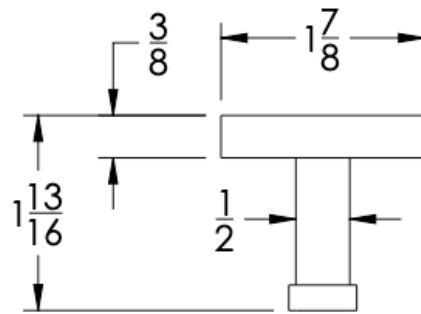

COLLECTION FOREST

ROBE HOOK

Model	Product	Finishes Available
FRS-RHS1	Robe Hook	Multiple finishes available. Over 23 finishes to choose from.

FINISHES

Polished (-P)	Antique Copper (-ACOP)	Polished Gold (-PGLD)
Brushed (-B)	Polished Brass (-PBRS)	Brushed Copper (-BCOP)
Brushed Gold (-BGLD)	Matte White (-WHT)	Brushed Rose Gold (-BRGD)
Matte Black (-BLK)	Brushed Modern Bronze (-BMBRZ)	Brushed Black (-BRBLK)
Oil Rubbed Bronze (-ORB)	Glossy White (-GWHT)	Polished Black (-PBLK)
Brushed Brass (-BBRS)	Polished Rose Gold (-PRGD)	Antique Nickel (-ANKL)
Brushed Bronze (-BBRZ)	Unlacquered Brass (-UBRS)	Black Nickel (-NKBL)
Antique Brass (-ABRS)	Polished Nickel (-PNKL)	

Dimension in inches

FRONT

TOP

SIDE

NOTE: Dimensions subject to change without notice.