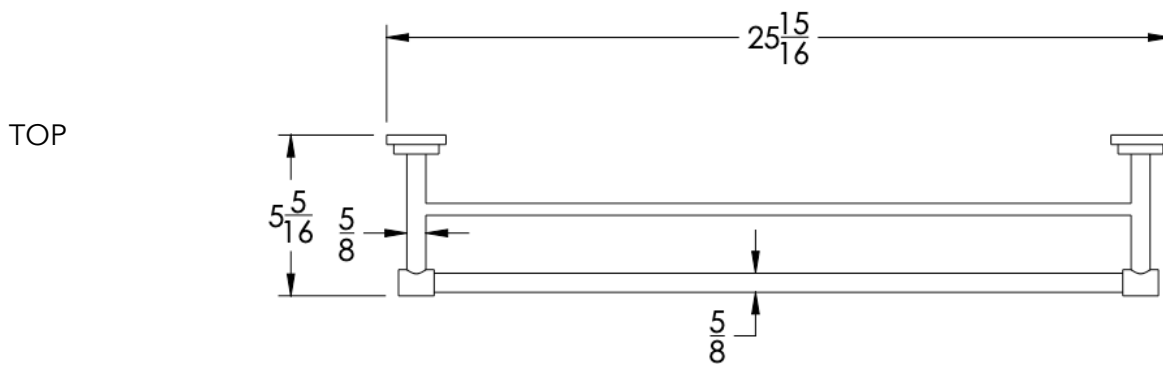

neelnox

LET
THERE
BE **DESIGN.**

FEATURES

- Premium 304 Grade Stainless Steel
- Solid Mount Construction
- Concealed Installation Hardware
- State of the art wall anchors included for installation on Dry wall or Tile

COLLECTION ELOQUENCE CLASSIC

TOWEL BAR

Model	Product	Finishes Available
ELC-TWB24-D	Towel Bar	Multiple finishes available. Over 23 finishes to choose from.

FINISHES			
	Polished (-P)	Antique Copper (-ACOP)	Polished Gold (-PGLD)
	Brushed (-B)	Polished Brass (-PBRS)	Brushed Copper (-BCOP)
	Brushed Gold (-BGLD)	Matte White (-WHT)	Brushed Rose Gold (-BRGD)
	Matte Black (-BLK)	Brushed Modern Bronze (-BMBRZ)	Brushed Black (-BRBLK)
	Oil Rubbed Bronze (-ORB)	Glossy White (-GWHT)	Polished Black (-PBLK)
	Brushed Brass (-BBRS)	Polished Rose Gold (-PRGD)	Antique Nickel (-ANKL)
	Brushed Bronze (-BBRZ)	Unlacquered Brass (-UBRS)	Black Nickel (-NKBL)
	Antique Brass (-ABRS)	Polished Nickel (-PNKL)	

Dimension in inches

NOTE: Dimensions subject to change without notice.