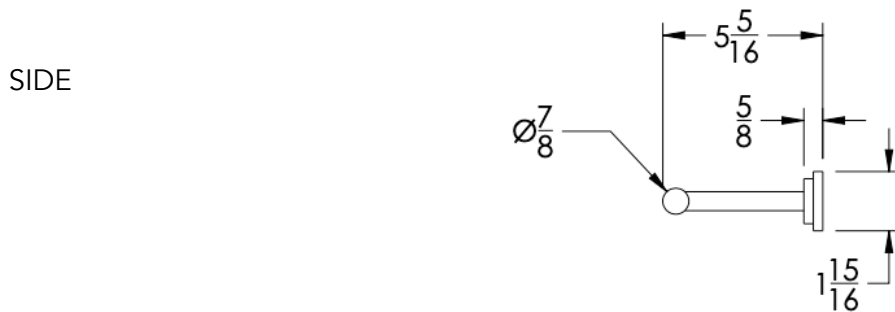

neelnox

LET
THERE
BE **DESIGN.**

FEATURES

- Premium 304 Grade Stainless Steel
- Solid Mount Construction
- Concealed Installation Hardware
- State of the art wall anchors included for installation on Dry wall or Tile

COLLECTION ELOQUENCE CLASSIC

TOWEL BAR

Model	Product	Finishes Available
ELC-TWB24-D	Towel Bar	Multiple finishes available. Over 23 finishes to choose from.

FINISHES			
	Polished (-P)	Antique Copper (-ACOP)	Polished Gold (-PGLD)
	Brushed (-B)	Polished Brass (-PBRS)	Brushed Copper (-BCOP)
	Brushed Gold (-BGLD)	Matte White (-WHT)	Brushed Rose Gold (-BRGD)
	Matte Black (-BLK)	Brushed Modern Bronze (-BMBRZ)	Brushed Black (-BRBLK)
	Oil Rubbed Bronze (-ORB)	Glossy White (-GWHT)	Polished Black (-PBLK)
	Brushed Brass (-BBRS)	Polished Rose Gold (-PRGD)	Antique Nickel (-ANKL)
	Brushed Bronze (-BBRZ)	Unlacquered Brass (-UBRS)	Black Nickel (-NKBL)
	Antique Brass (-ABRS)	Polished Nickel (-PNKL)	

Dimension in inches

NOTE: Dimensions subject to change without notice.