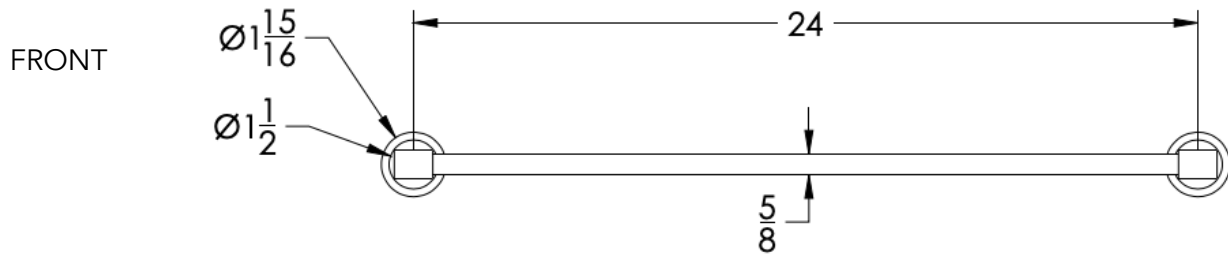

neelnox

LET
THERE
BE **DESIGN.**

FEATURES

- Premium 304 Grade Stainless Steel
- Solid Mount Construction
- Concealed Installation Hardware
- State of the art wall anchors included for installation on Dry wall or Tile

COLLECTION ELOQUENCE CLASSIC

TOWEL BAR

Model	Product	Finishes Available
ELC-TWB24-D	Towel Bar	Multiple finishes available. Over 23 finishes to choose from.

FINISHES			
	Polished (-P)	Antique Copper (-ACOP)	Polished Gold (-PGLD)
	Brushed (-B)	Polished Brass (-PBRS)	Brushed Copper (-BCOP)
	Brushed Gold (-BGLD)	Matte White (-WHT)	Brushed Rose Gold (-BRGD)
	Matte Black (-BLK)	Brushed Modern Bronze (-BMBRZ)	Brushed Black (-BRBLK)
	Oil Rubbed Bronze (-ORB)	Glossy White (-GWHT)	Polished Black (-PBLK)
	Brushed Brass (-BBRS)	Polished Rose Gold (-PRGD)	Antique Nickel (-ANKL)
	Brushed Bronze (-BBRZ)	Unlacquered Brass (-UBRS)	Black Nickel (-NKBL)
	Antique Brass (-ABRS)	Polished Nickel (-PNKL)	

Dimension in inches

NOTE: Dimensions subject to change without notice.