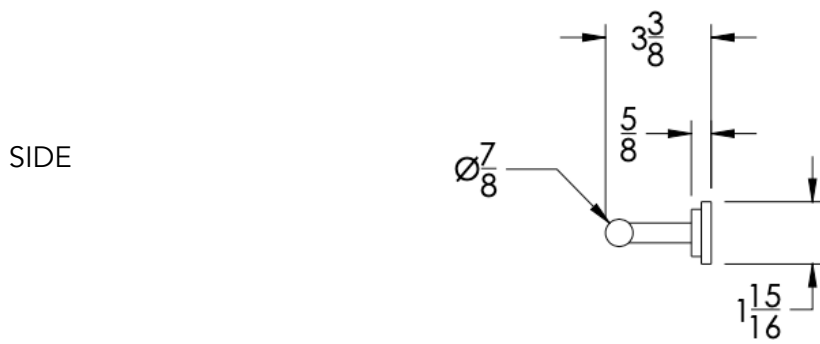

Dimension in inches

NOTE: Dimensions subject to change without notice.