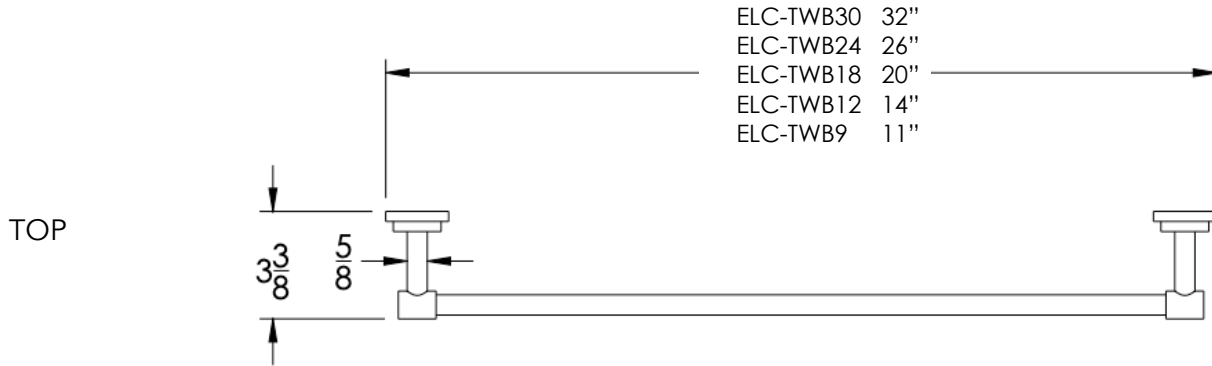

neelnox

LET
THERE
BE **DESIGN.**

FEATURES

- Premium 304 Grade Stainless Steel
- Solid Mount Construction
- Concealed Installation Hardware
- State of the art wall anchors included for installation on Dry wall or Tile

COLLECTION ELOQUENCE CLASSIC

TOWEL BAR

Model	Product	Finishes Available
ELC-TWB9	9" Towel Bar	Multiple finishes available. Over 23 finishes to choose from.
ELC-TWB12	12" Towel Bar	
ELC-TWB18	18" Towel Bar	
ELC-TWB24	24" Towel Bar	
ELC-TWB30	30" Towel Bar	

Dimension in inches

NOTE: Dimensions subject to change without notice.