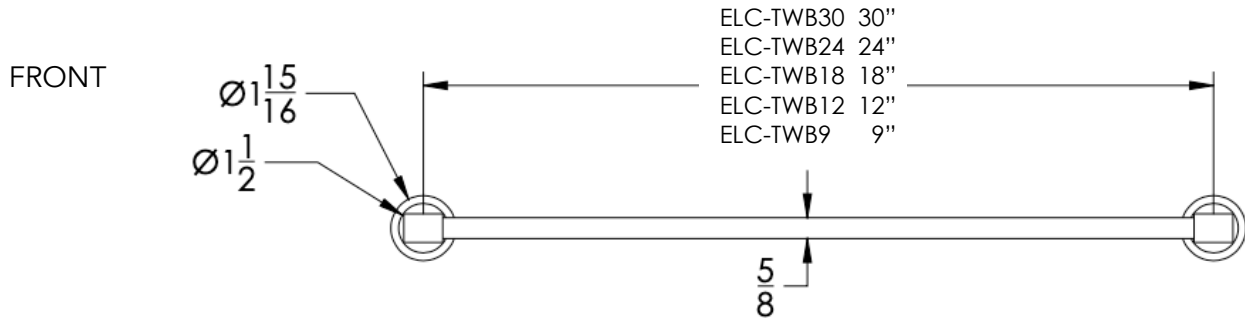

neelnox

LET
THERE
BE **DESIGN.**

FEATURES

- Premium 304 Grade Stainless Steel
- Solid Mount Construction
- Concealed Installation Hardware
- State of the art wall anchors included for installation on Dry wall or Tile

COLLECTION ELOQUENCE CLASSIC

TOWEL BAR

Model	Product	Finishes Available
ELC-TWB9	9" Towel Bar	Multiple finishes available. Over 23 finishes to choose from.
ELC-TWB12	12" Towel Bar	
ELC-TWB18	18" Towel Bar	
ELC-TWB24	24" Towel Bar	
ELC-TWB30	30" Towel Bar	

Dimension in inches

NOTE: Dimensions subject to change without notice.