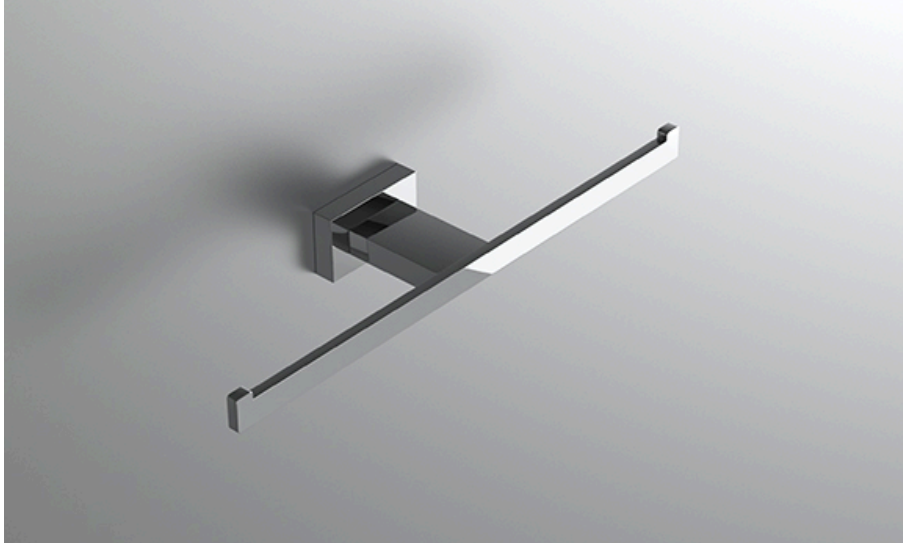

# neelnox

LET  
THERE  
BE **DESIGN.**

## FEATURES

- Premium 304 Grade Stainless Steel
- Solid Mount Construction
- Concealed Installation Hardware
- State of the art wall anchors included for installation on Dry wall or Tile