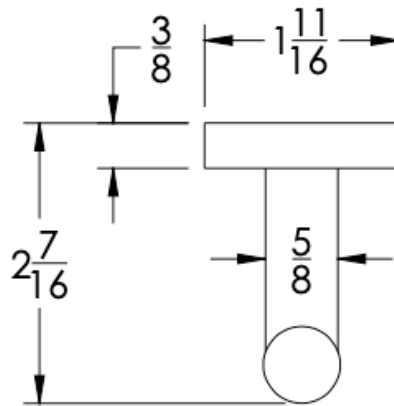

COLLECTION ENDEAVOR

ROBE HOOK

Model	Product	Finishes Available
ENV-RHS1	Robe Hook	Multiple finishes available. Over 23 finishes to choose from.

FINISHES			
	Polished (-P)	Antique Copper (-ACOP)	Polished Gold (-PGLD)
	Brushed (-B)	Polished Brass (-PBRS)	Brushed Copper (-BCOP)
	Brushed Gold (-BGLD)	Matte White (-WHT)	Brushed Rose Gold (-BRGD)
	Matte Black (-BLK)	Brushed Modern Bronze (-BMBRZ)	Brushed Black (-BRBLK)
	Oil Rubbed Bronze (-ORB)	Glossy White (-GWHT)	Polished Black (-PBLK)
	Brushed Brass (-BBRS)	Polished Rose Gold (-PRGD)	Antique Nickel (-ANKL)
	Brushed Bronze (-BBRZ)	Unlacquered Brass (-UBRS)	Black Nickel (-NKBL)
	Antique Brass (-ABRS)	Polished Nickel (-PNKL)	

Dimension in inches

FRONT

TOP

SIDE

NOTE: Dimensions subject to change without notice.