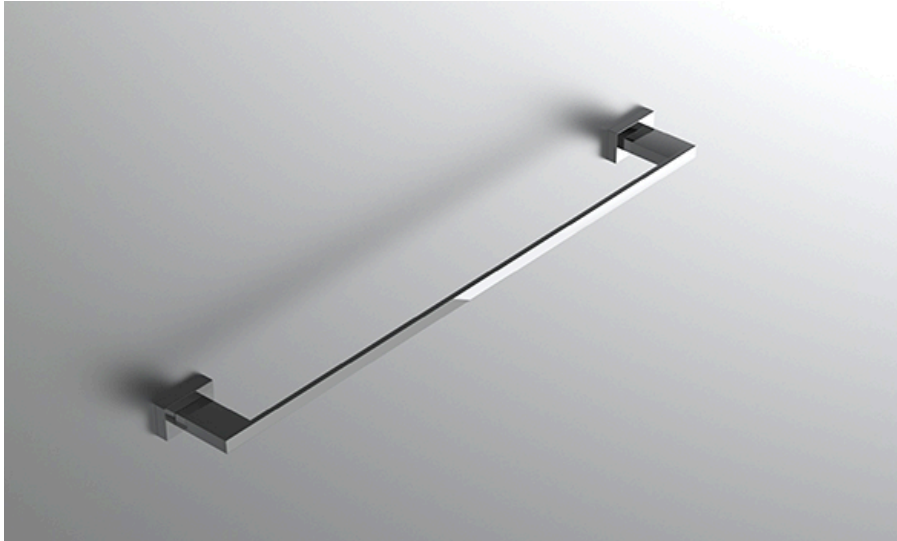

#### FEATURES

- Premium 304 Grade Stainless Steel
- Solid Mount Construction
- Concealed Installation Hardware
- State of the art wall anchors included for installation on Dry wall or Tile