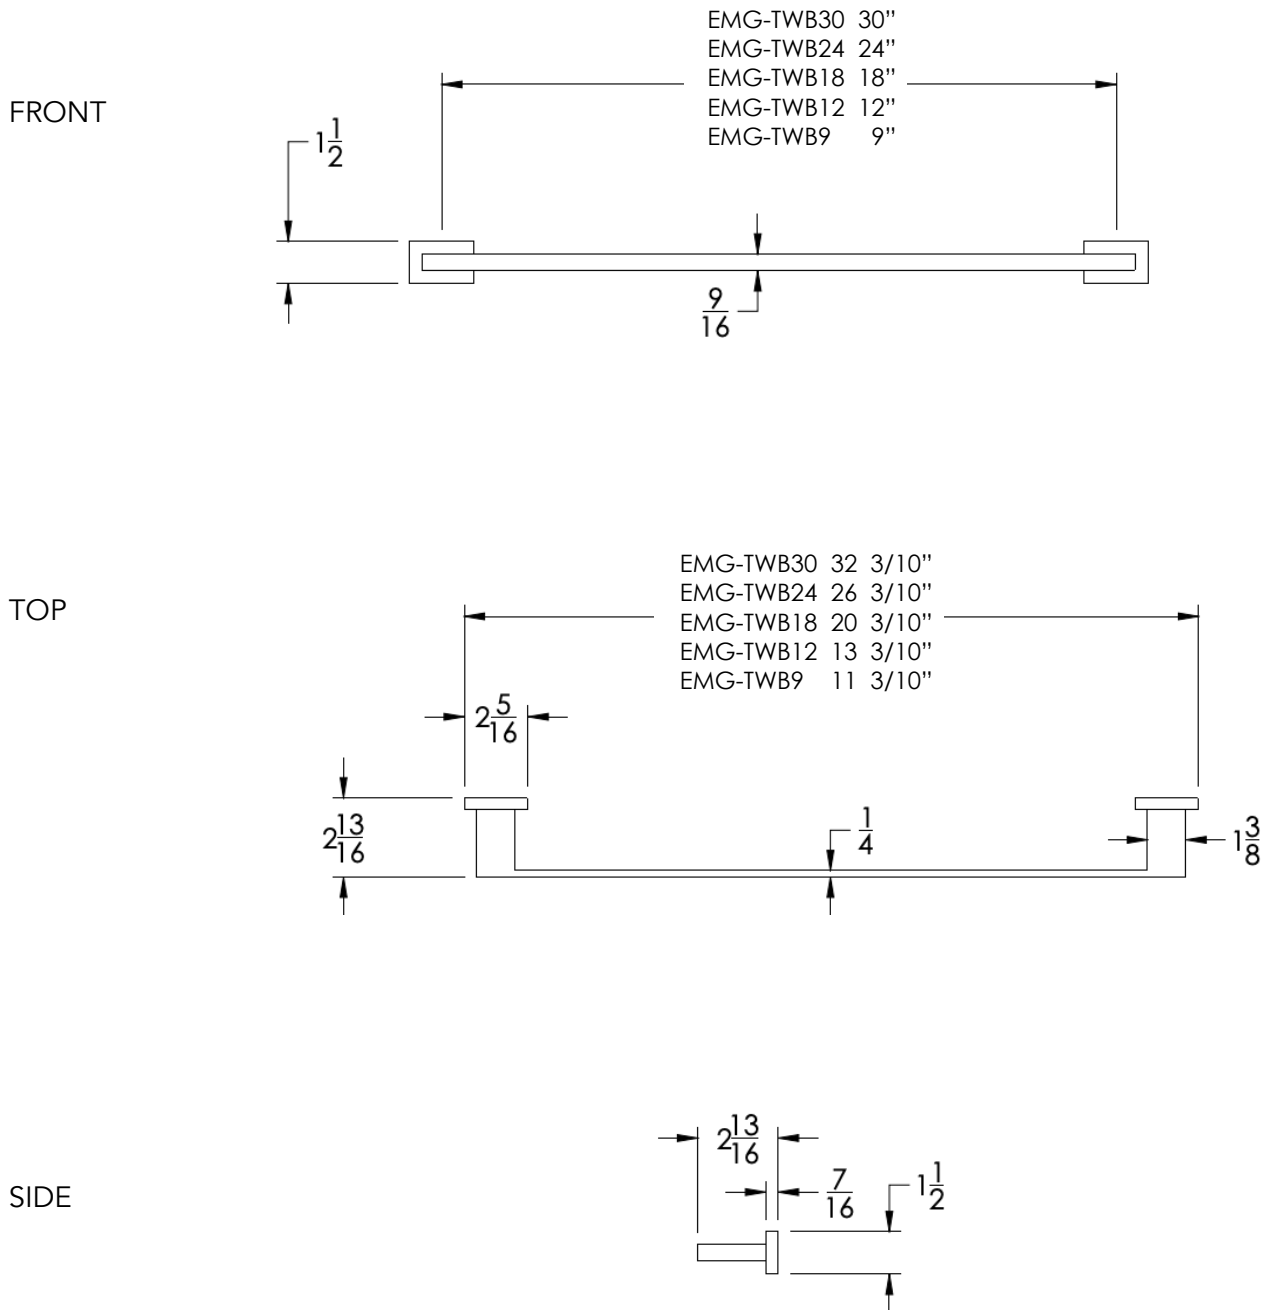

#### FEATURES

- Premium 304 Grade Stainless Steel
- Solid Mount Construction
- Concealed Installation Hardware
- State of the art wall anchors included for installation on Dry wall or Tile

Dimension in inches

NOTE: Dimensions subject to change without notice.