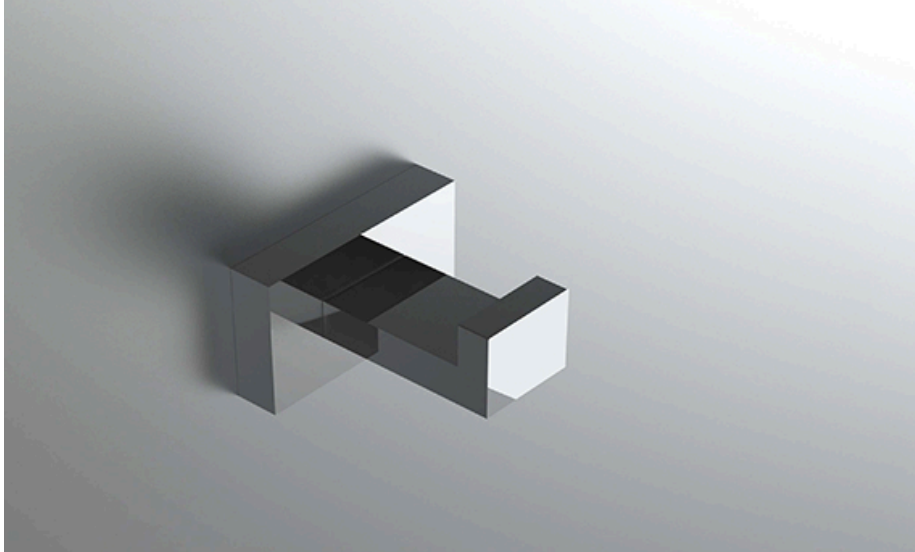

neelnox

LET
THERE
BE **DESIGN.**

FEATURES

- Premium 304 Grade Stainless Steel
- Solid Mount Construction
- Concealed Installation Hardware
- State of the art wall anchors included for installation on Dry wall or Tile

COLLECTION EMERGENCE

ROBE HOOK

Model	Product	Finishes Available
EMG-RHS1	Robe Hook	Multiple finishes available. Over 23 finishes to choose from.

FINISHES

Polished (-P)	Antique Copper (-ACOP)	Polished Gold (-PGLD)
Brushed (-B)	Polished Brass (-PBRS)	Brushed Copper (-BCOP)
Brushed Gold (-BGLD)	Matte White (-WHT)	Brushed Rose Gold (-BRGD)
Matte Black (-BLK)	Brushed Modern Bronze (-BMBRZ)	Brushed Black (-BRBLK)
Oil Rubbed Bronze (-ORB)	Glossy White (-GWHT)	Polished Black (-PBLK)
Brushed Brass (-BBRS)	Polished Rose Gold (-PRGD)	Antique Nickel (-ANKL)
Brushed Bronze (-BBRZ)	Unlacquered Brass (-UBRS)	Black Nickel (-NKBL)
Antique Brass (-ABRS)	Polished Nickel (-PNKL)	