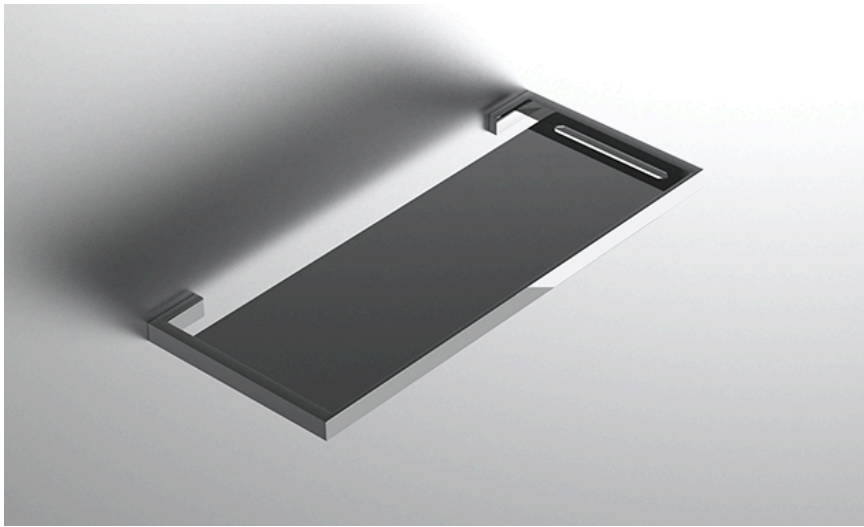

## FEATURES

- Premium 304 Grade Stainless Steel
- Solid Mount Construction
- Concealed Installation Hardware
- State of the art wall anchors included for installation on Dry wall or Tile