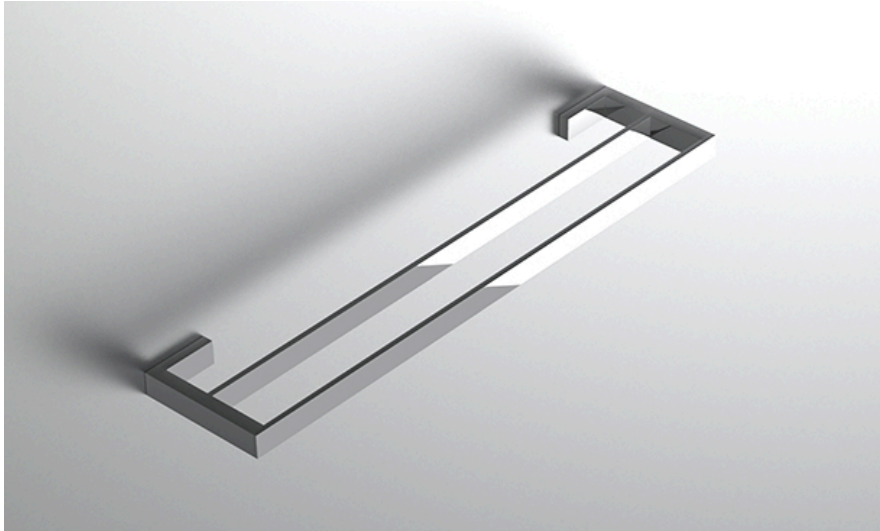

neelnox

LET
THERE
BE **DESIGN.**

FEATURES

- Premium 304 Grade Stainless Steel
- Solid Mount Construction
- Concealed Installation Hardware
- State of the art wall anchors included for installation on Dry wall or Tile

COLLECTION AVANT GARDE

TOWEL BAR

Model	Product	Finishes Available
AVG-TWB24-D	Towel Bar	Multiple finishes available. Over 23 finishes to choose from.
AVG-TWB18-D	Towel Bar	

FINISHES			
	Polished (-P)	Antique Copper (-ACOP)	Polished Gold (-PGLD)
	Brushed (-B)	Polished Brass (-PBRS)	Brushed Copper (-BCOP)
	Brushed Gold (-BGLD)	Matte White (-WHT)	Brushed Rose Gold (-BRGD)
	Matte Black (-BLK)	Brushed Modern Bronze (-BMBRZ)	Brushed Black (-BRBLK)
	Oil Rubbed Bronze (-ORB)	Glossy White (-GWHT)	Polished Black (-PBLK)
	Brushed Brass (-BBRS)	Polished Rose Gold (-PRGD)	Antique Nickel (-ANKL)
	Brushed Bronze (-BBRZ)	Unlacquered Brass (-UBRS)	Black Nickel (-NKBL)
	Antique Brass (-ABRS)	Polished Nickel (-PNKL)	