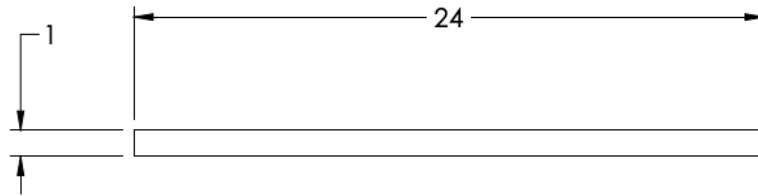

Dimensions in inches

FRONT

TOP