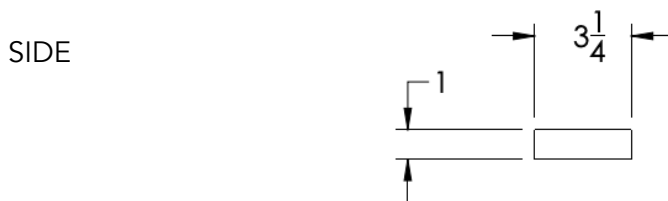

Dimensions in inches

NOTE: Dimensions subject to change without notice.