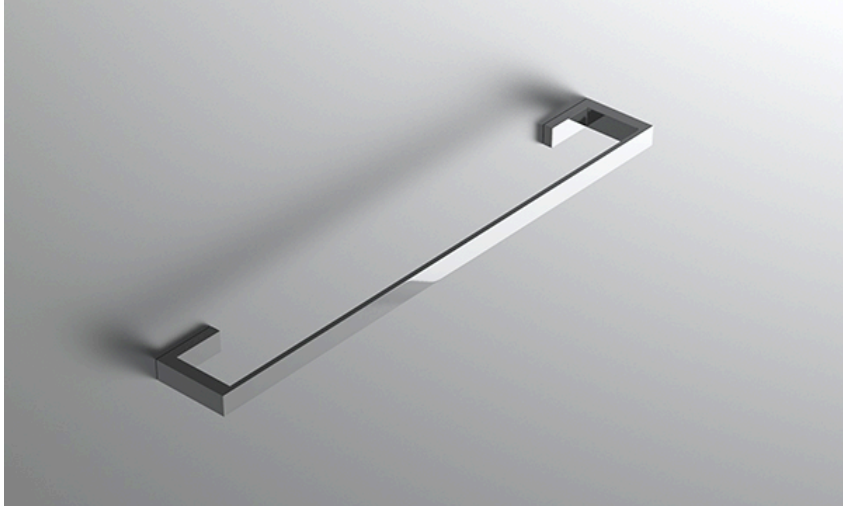

## FEATURES

- Premium 304 Grade Stainless Steel
- Solid Mount Construction
- Concealed Installation Hardware
- State of the art wall anchors included for installation on Dry wall or Tile