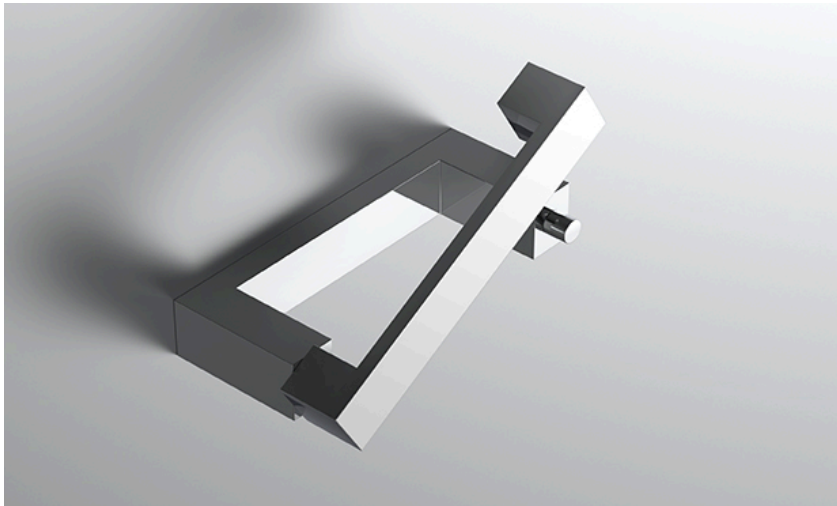

neelnox

LET
THERE
BE **DESIGN.**

FEATURES

- Premium 304 Grade Stainless Steel
- Solid Mount Construction
- Concealed Installation Hardware
- State of the art wall anchors included for installation on Dry wall or Tile

Dimensions in inches

FRONT

TOP

SIDE

NOTE: Dimensions subject to change without notice.